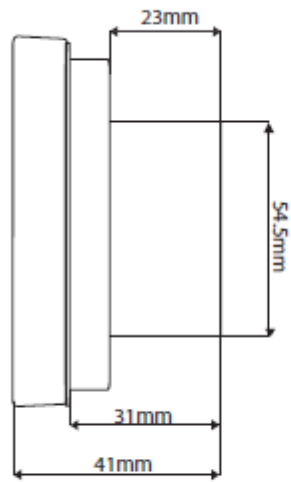

**bath
store**

3ie Touchscreen Thermostat Controller

Dimensions (mm)