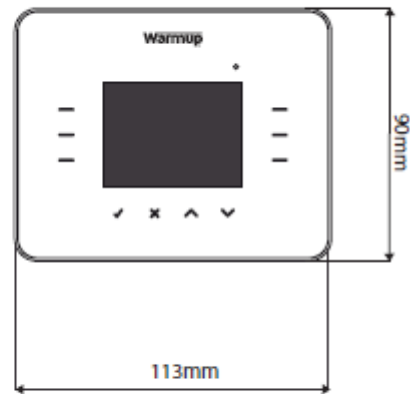

**bath
store**

3ie Touchscreen Thermostat Controller

Dimensions (mm)