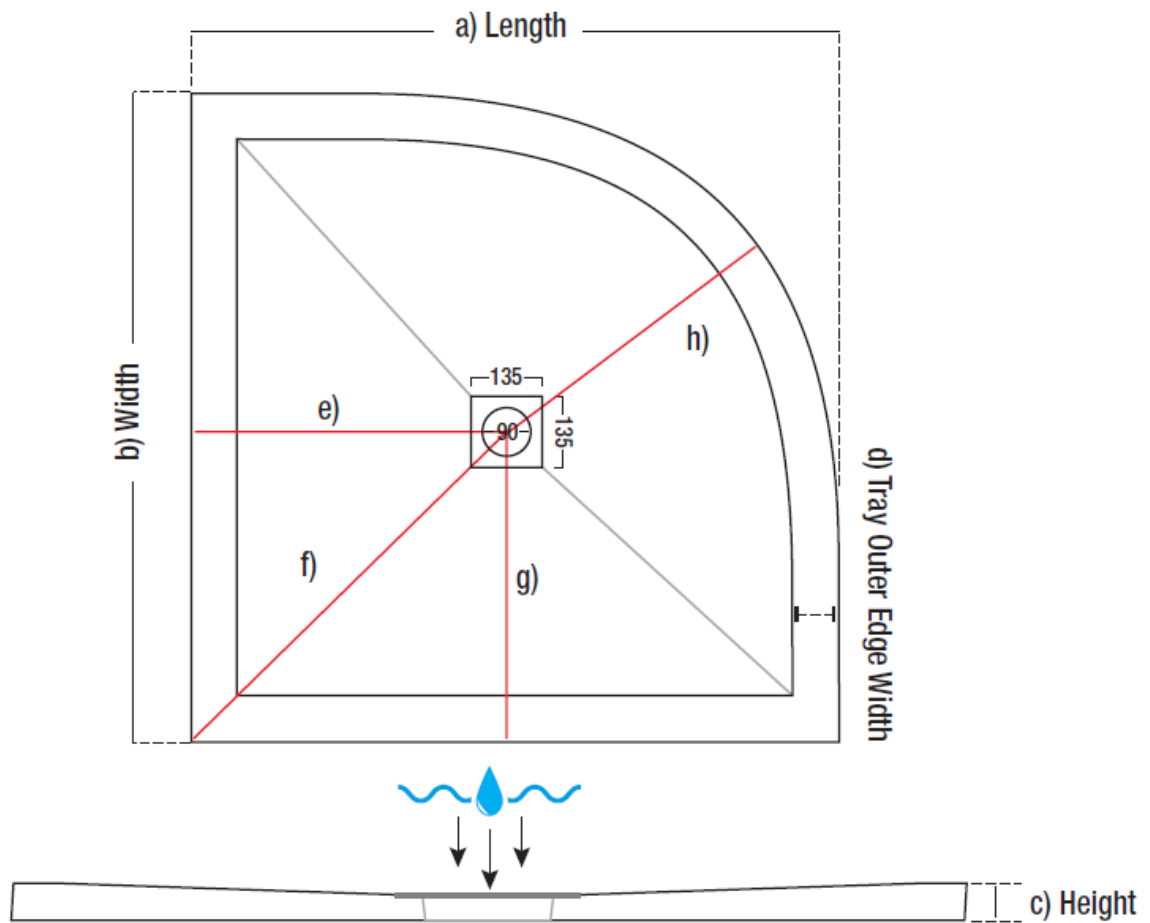

# Everstone Resin 900 Quad H25

a - Length (actual size mm)	b - Width (actual size mm)	c - Height Tray heights vary (mm)	d - Outer Edge (mm)	e	f	g	h	Weight (kg)
900 (898)	900 (898)	24 - 27	60	450	635	450	405	34