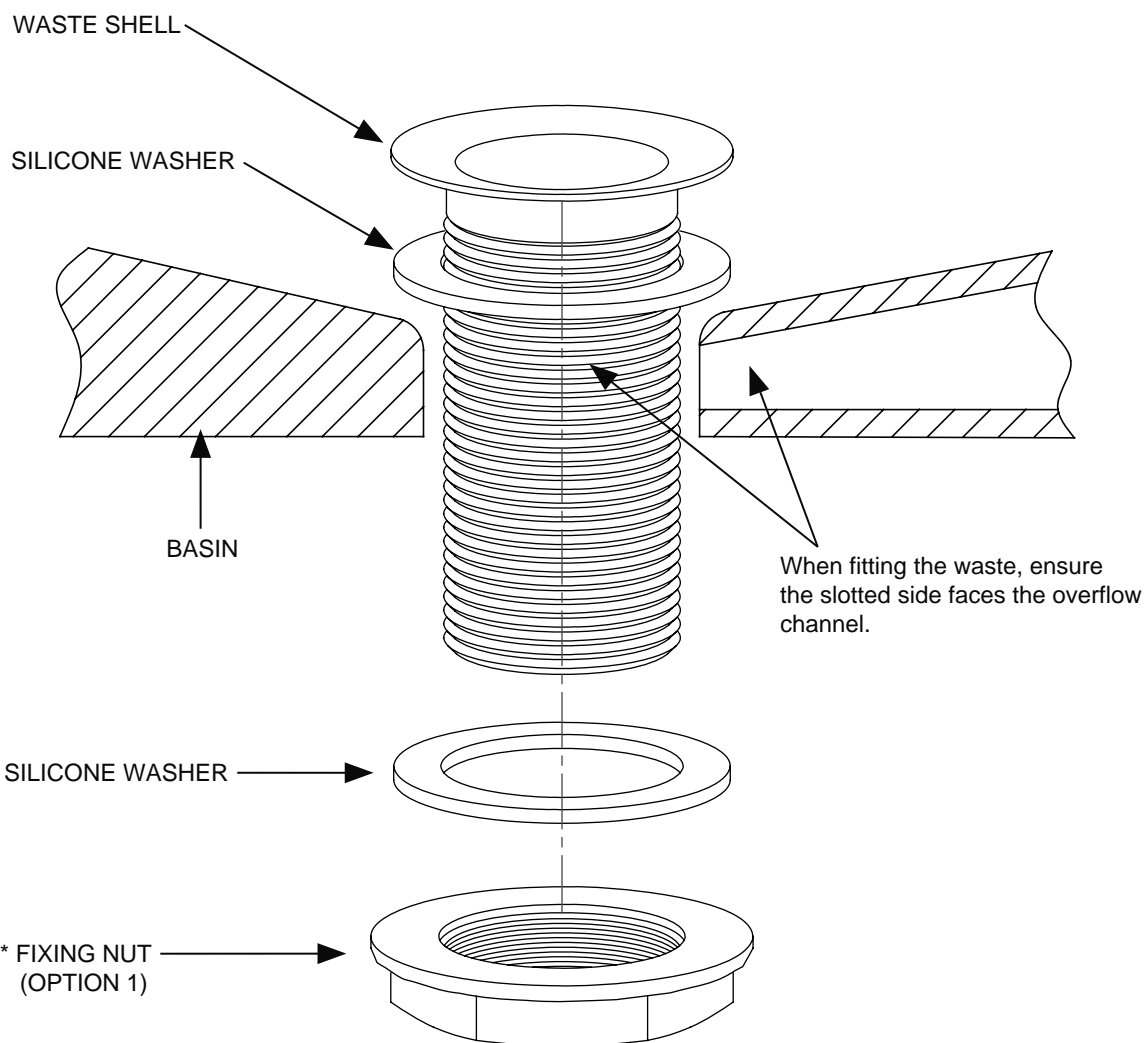

BASIN WASTE FLIP TOP UNSLOTTED CHROME

40044440017

Maintenance

We do NOT recommend you use any household cleaners to clean the product. The product should only be cleaned with soapy water, rinsed with clean water, and dried with a soft cloth.