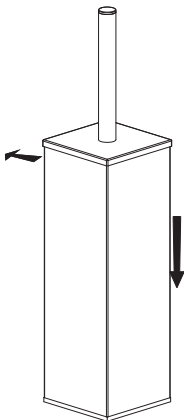

bathtstore

Please refer to the below instruction if the WC brush holder will be wall mounted.

1

2

3

Any Queries? Call:08000 23 23 23