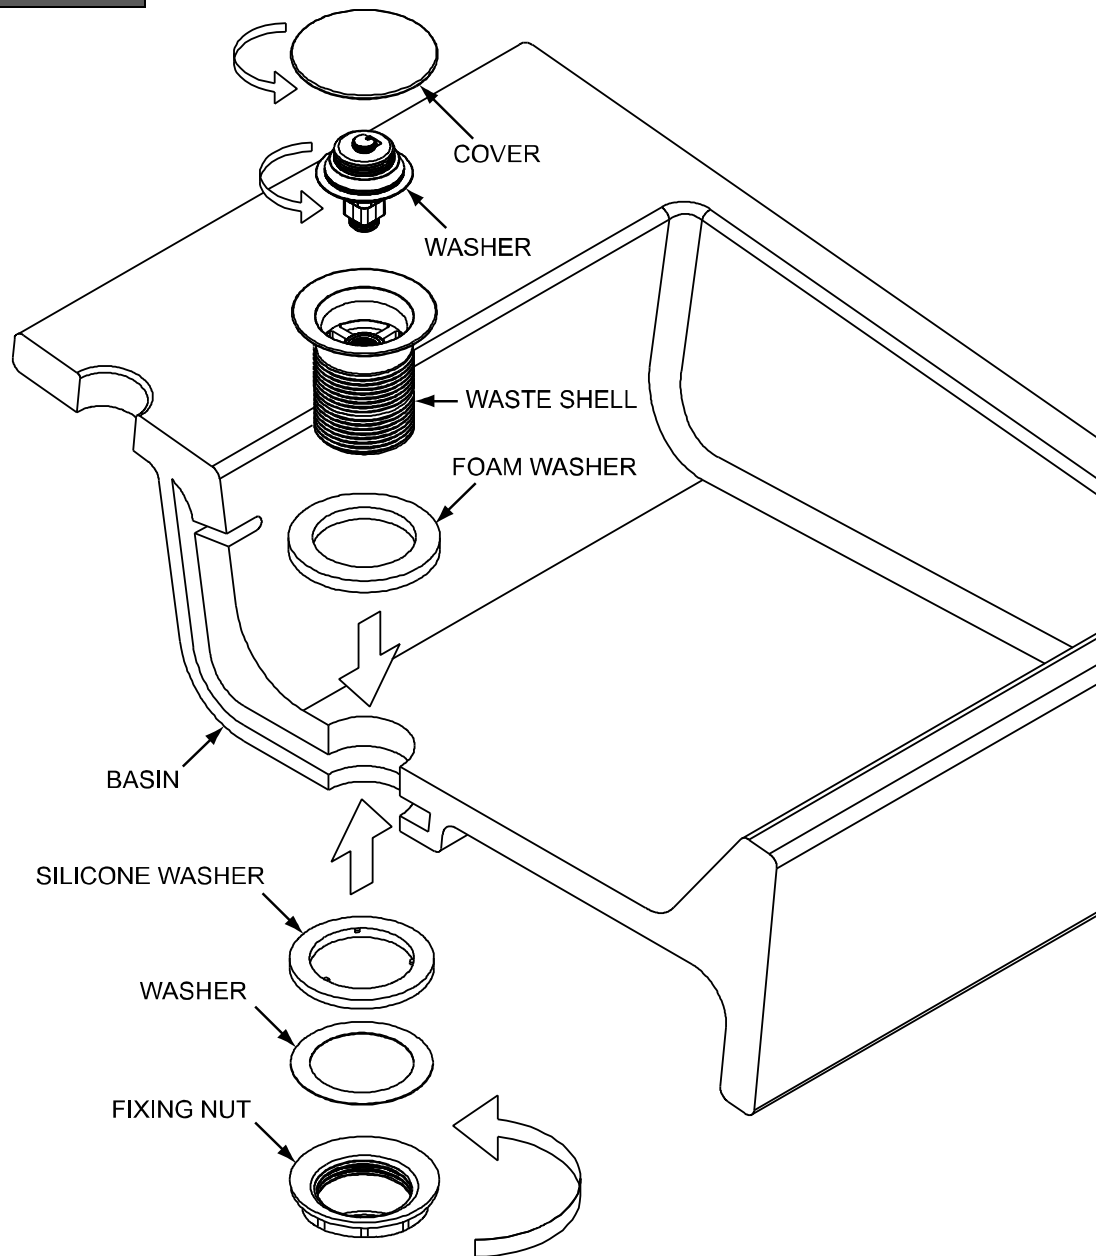

## TRANSITION ROSE GOLD BASIN CLICK CLACK WASTE UNSLOTTED

20004011227