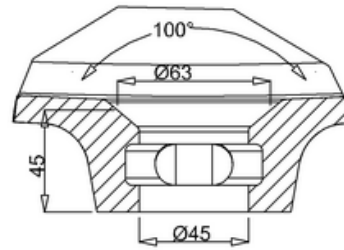

bathstore

44400023900 - ALPINE DUO POLY MARBLE 1TH BASIN WITH OVERFLOW W400 D450 H165

**PERSPECTIVE
SCALE 1:8**

**C
SCALE 1:2**

A-A

B-B