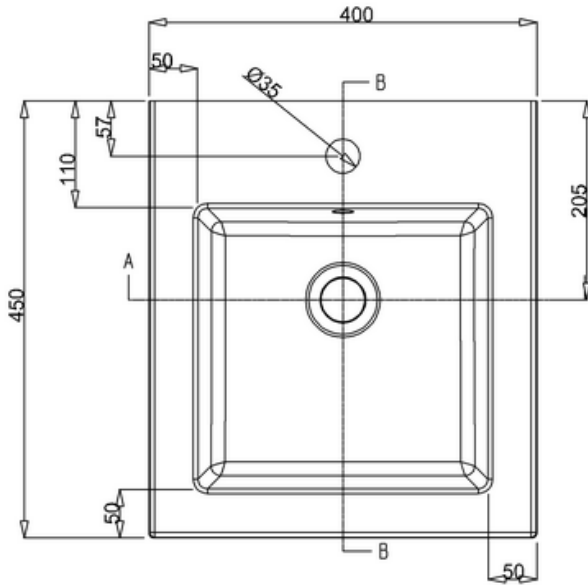

bathstore

44400023900 - ALPINE DUO POLY MARBLE 1TH BASIN WITH OVERFLOW W400 D450 H165

**PERSPECTIVE
SCALE 1:8**

**C
SCALE 1:2**

A-A

B-B