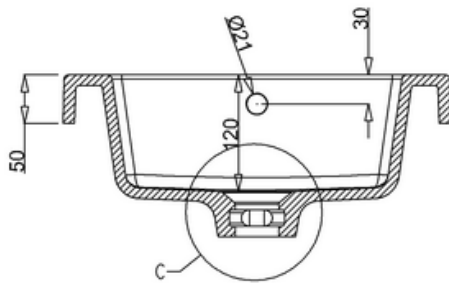

bathstore

44400023900 - ALPINE DUO POLY MARBLE 1TH BASIN WITH OVERFLOW W400 D450 H165

**PERSPECTIVE
SCALE 1:8**

**C
SCALE 1:2**

A-A

B-B