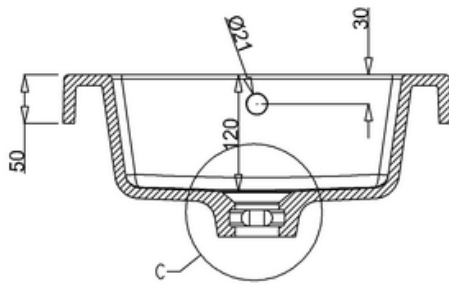

bathstore

44400023900 - ALPINE DUO POLY MARBLE 1TH BASIN WITH OVERFLOW W400 D450 H165

**PERSPECTIVE
SCALE 1:8**

**C
SCALE 1:2**

A-A

B-B

Alpine Duo 400 Basin Wall Hung Unit