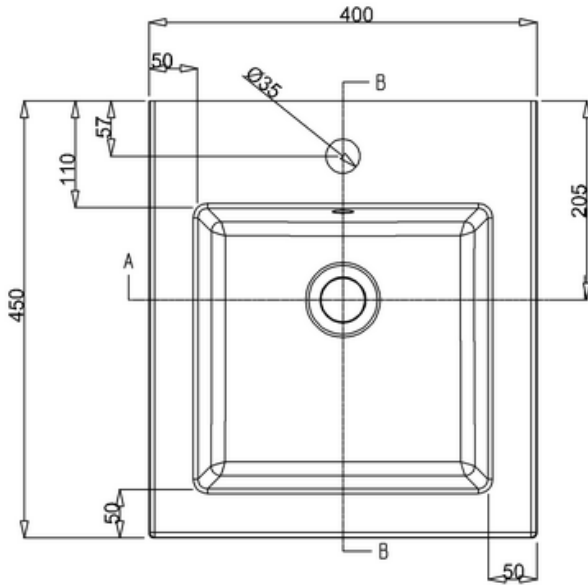

bathstore

44400023900 - ALPINE DUO POLY MARBLE 1TH BASIN WITH OVERFLOW W400 D450 H165

**PERSPECTIVE
SCALE 1:8**

**C
SCALE 1:2**

A-A

B-B

Alpine Duo 400 Basin Wall Hung Unit