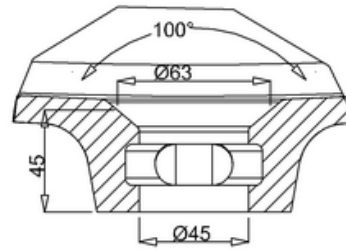

bathstore

44400023900 - ALPINE DUO POLY MARBLE 1TH BASIN WITH OVERFLOW W400 D450 H165

**PERSPECTIVE
SCALE 1:8**

**C
SCALE 1:2**

A-A

B-B

Alpine Duo 400 Basin Wall Hung Unit