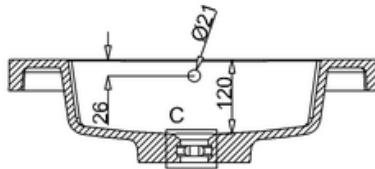

bathstore

44400023910 - ALPINE DUO POLY MARBLE 1TH CORNER BASIN WITH OVERFLOW W425 D425 H165

B-B

A-A

C
SCALE 1:2

PERSPECTIVE
SCALE 1:10

bathstore

4440024040 - ALPINE DUO 420 CORNER VANITY FLOOR STANDING W422 D422 H770 GLOSS GREY