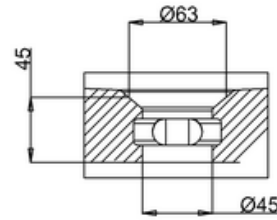

bathstore

44400023910 - ALPINE DUO POLY MARBLE 1TH CORNER BASIN WITH OVERFLOW W425 D425 H165

B-B

A-A

C
SCALE 1:2

PERSPECTIVE
SCALE 1:10

bathstore

4440024040 - ALPINE DUO 420 CORNER VANITY FLOOR STANDING W422 D422 H770 GLOSS GREY