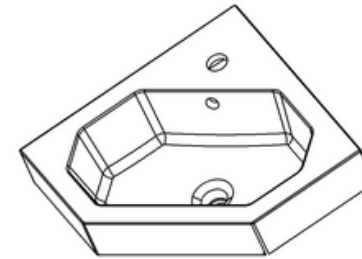

bathstore

44400023910 - ALPINE DUO POLY MARBLE 1TH CORNER BASIN WITH OVERFLOW W425 D425 H165

B-B

A-A

C
SCALE 1:2

PERSPECTIVE
SCALE 1:10

bathstore

4440024040 - ALPINE DUO 420 CORNER VANITY FLOOR STANDING W422 D422 H770 GLOSS GREY