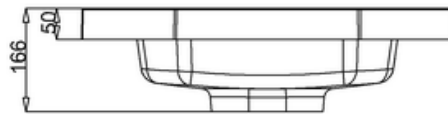

bathstore

44400023910 - ALPINE DUO POLY MARBLE 1TH CORNER BASIN WITH OVERFLOW W425 D425 H165

B-B

A-A

C
SCALE 1:2

PERSPECTIVE
SCALE 1:10

bathstore

4440024040 - ALPINE DUO 420 CORNER VANITY FLOOR STANDING W422 D422 H770 GLOSS GREY