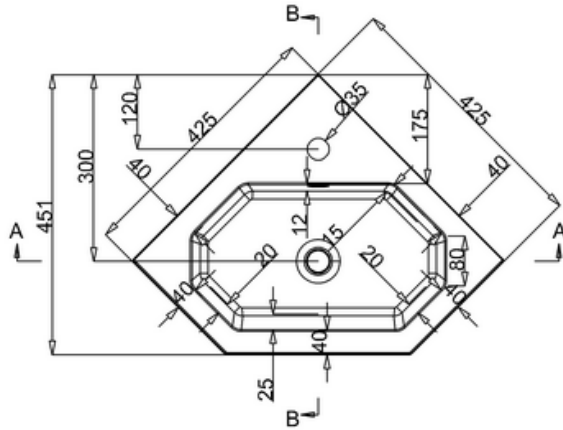

bathstore

44400023910 - ALPINE DUO POLY MARBLE 1TH CORNER BASIN WITH OVERFLOW W425 D425 H165

B-B

A-A

C
SCALE 1:2

PERSPECTIVE
SCALE 1:10

bathstore

4440024040 - ALPINE DUO 420 CORNER VANITY FLOOR STANDING W422 D422 H770 GLOSS GREY