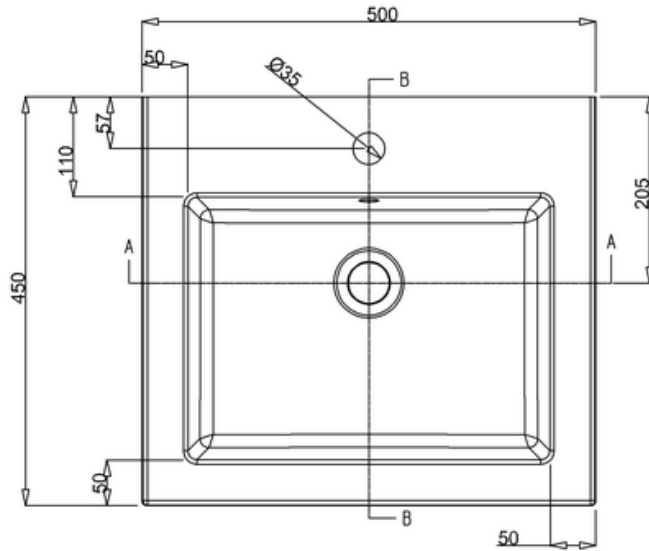

bathstore

44400023930 - ALPINE DUO POLY MARBLE 1TH BASIN WITH OVERFLOW W500 D450 H165

PERSPECTIV-
SCALE 1:8

C
SCALE 1:2

A-A

B-B

44400024100 - ALPINE DUO 500 FLOOR STANDING VANITY GLOSS WHITE