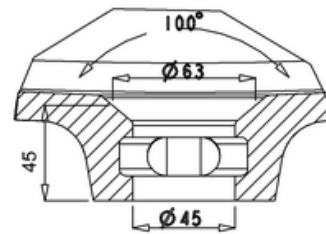

bathstore

44400023930 - ALPINE DUO POLY MARBLE 1TH BASIN WITH OVERFLOW W500 D450 H165

PERSPECTIV-
SCALE 1:8

C
SCALE 1:2

A-A

B-B

44400024100 - ALPINE DUO 500 FLOOR STANDING VANITY GLOSS WHITE