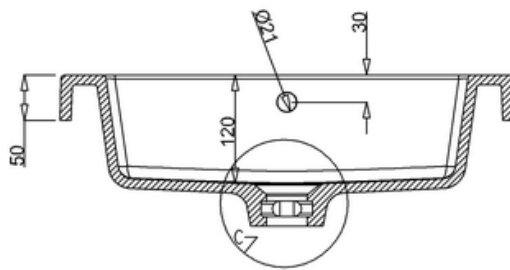

bathstore

44400023930 - ALPINE DUO POLY MARBLE 1TH BASIN WITH OVERFLOW W500 D450 H165

PERSPECTIV-
SCALE 1:8

C
SCALE 1:2

A-A

B-B

44400024100 - ALPINE DUO 500 FLOOR STANDING VANITY GLOSS WHITE