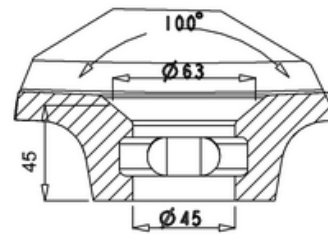

bathstore

44400023930 - ALPINE DUO POLY MARBLE 1TH BASIN WITH OVERFLOW W500 D450 H165

PERSPECTIV-
SCALE 1:8

C
SCALE 1:2

A-A

B-B

44400023990 - ALPINE DUO 500 FLOOR STANDING VANITY W500 D450 H800 GLOSS GREY