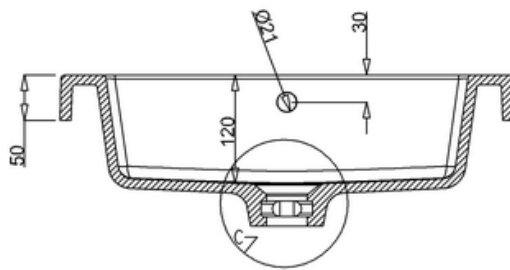

bathstore

44400023930 - ALPINE DUO POLY MARBLE 1TH BASIN WITH OVERFLOW W500 D450 H165

PERSPECTIV-
SCALE 1:8

C
SCALE 1:2

A-A

B-B

44400023990 - ALPINE DUO 500 FLOOR STANDING VANITY W500 D450 H800 GLOSS GREY