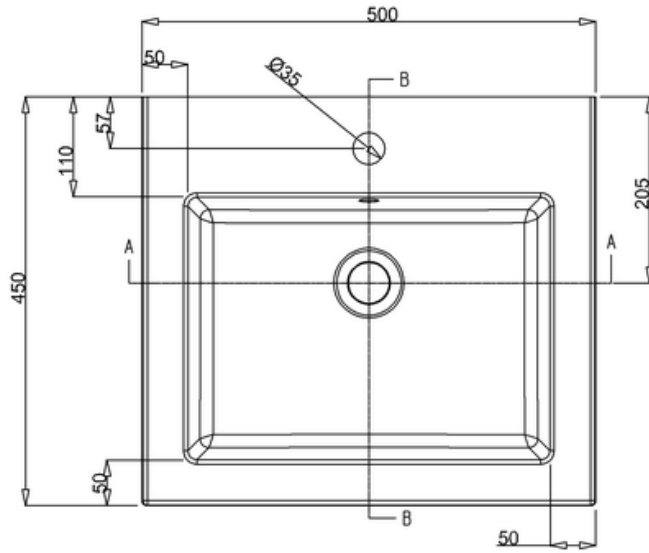

bathstore

44400023930 - ALPINE DUO POLY MARBLE 1TH BASIN WITH OVERFLOW W500 D450 H165

PERSPECTIV-
SCALE 1:8

C
SCALE 1:2

A-A

B-B

44400023990 - ALPINE DUO 500 FLOOR STANDING VANITY W500 D450 H800 GLOSS GREY