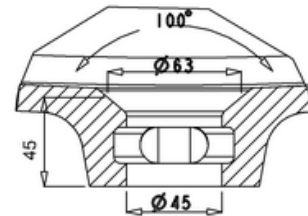

bathstore

44400023940 - ALPINE DUO POLY MARBLE 1TH BASIN WITH OVERFLOW W600 D450 H165

PERSPECTIVE
SCALE 1:8

C
SCALE 1:2

A-A

B-B

4440024090 - ALPINE DUO 600 FLOOR STANDING VANITY GLOSS WHITE