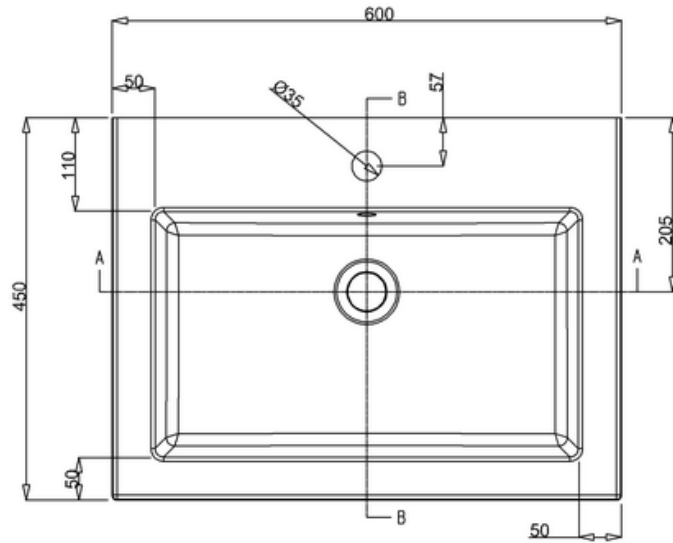

bathstore

44400023940 - ALPINE DUO POLY MARBLE 1TH BASIN WITH OVERFLOW W600 D450 H165

PERSPECTIVE
SCALE 1:8

C
SCALE 1:2

A-A

B-B

4440024090 - ALPINE DUO 600 FLOOR STANDING VANITY GLOSS WHITE