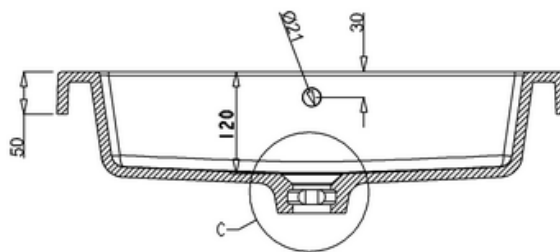

bathstore

44400023940 - ALPINE DUO POLY MARBLE 1TH BASIN WITH OVERFLOW W600 D450 H165

PERSPECTIVE
SCALE 1:8

C
SCALE 1:2

A-A

B-B

4440024090 - ALPINE DUO 600 FLOOR STANDING VANITY GLOSS WHITE