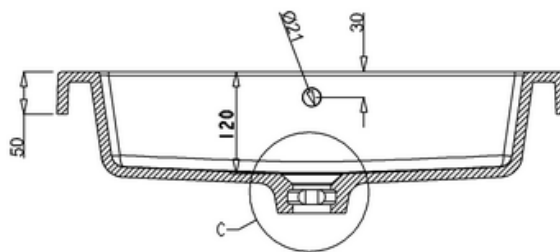

bathstore

44400023940 - ALPINE DUO POLY MARBLE 1TH BASIN WITH OVERFLOW W600 D450 H165

PERSPECTIVE
SCALE 1:8

C
SCALE 1:2

A-A

B-B

bathstore

44400023980 - ALPINE DUO 600 FLOOR STANDING VANITY W600 D450 H800 GLOSS GREY