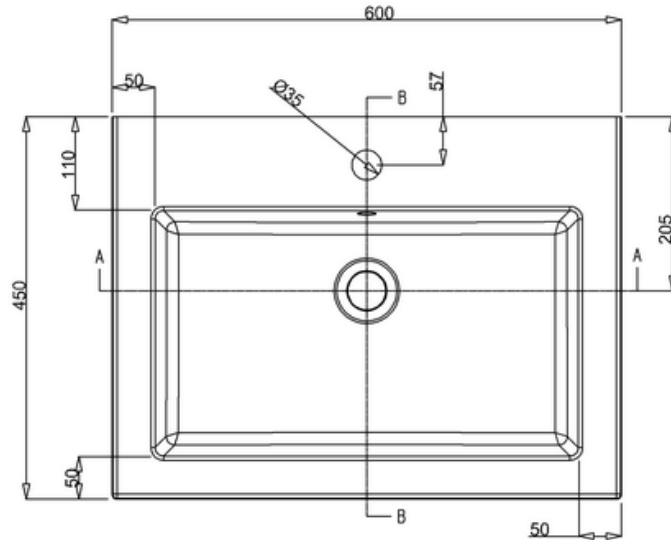

bathstore

44400023940 - ALPINE DUO POLY MARBLE 1TH BASIN WITH OVERFLOW W600 D450 H165

PERSPECTIVE
SCALE 1:8

C
SCALE 1:2

A-A

B-B

bathstore

44400023980 - ALPINE DUO 600 FLOOR STANDING VANITY W600 D450 H800 GLOSS GREY