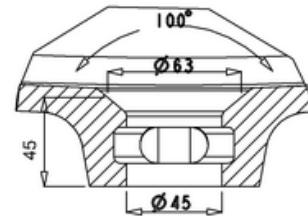

bathstore

44400023940 - ALPINE DUO POLY MARBLE 1TH BASIN WITH OVERFLOW W600 D450 H165

PERSPECTIVE
SCALE 1:8

C
SCALE 1:2

A-A

B-B

bathstore

44400023980 - ALPINE DUO 600 FLOOR STANDING VANITY W600 D450 H800 GLOSS GREY