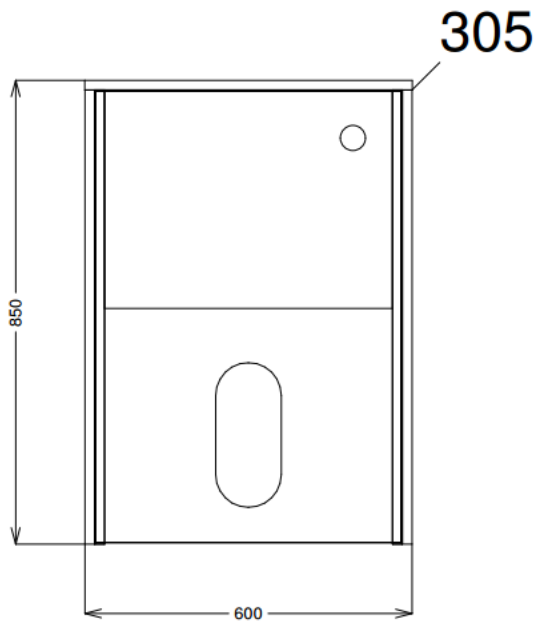

Lincoln 600 WC Unit Cashmere KIT

(600W x 850H x 305D) +/- 2mm

bathstore

**41100060160 - BATHSTORE DUAL CONCEALED CISTERN POLY
JACKET TOP ACCESS 400x357x160**