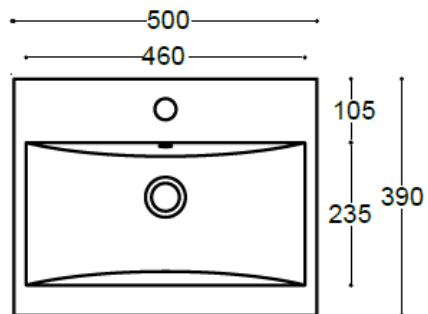

LINCOLN 500 1TH BASIN

41200240260

**LINCOLN WALL MOUNTED UNIT
500MM X 390MM**

41405020085, 41405020090