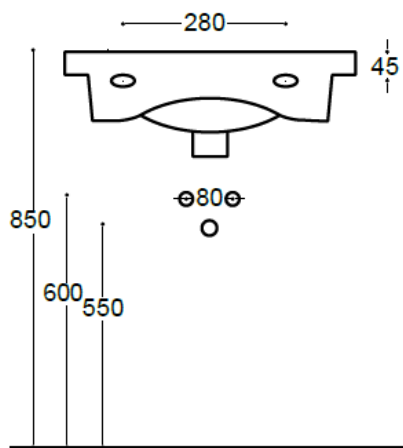

LINCOLN 500 1TH BASIN

41200240260

**LINCOLN WALL MOUNTED UNIT
500MM X 390MM**

41405020085, 41405020090