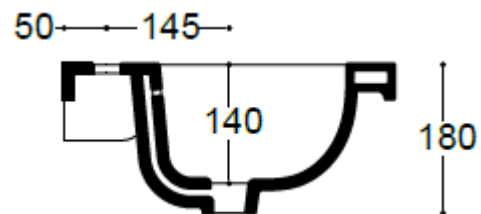

LINCOLN 500 1TH BASIN

41200240260

**LINCOLN WALL MOUNTED UNIT
500MM X 390MM**

41405020085, 41405020090