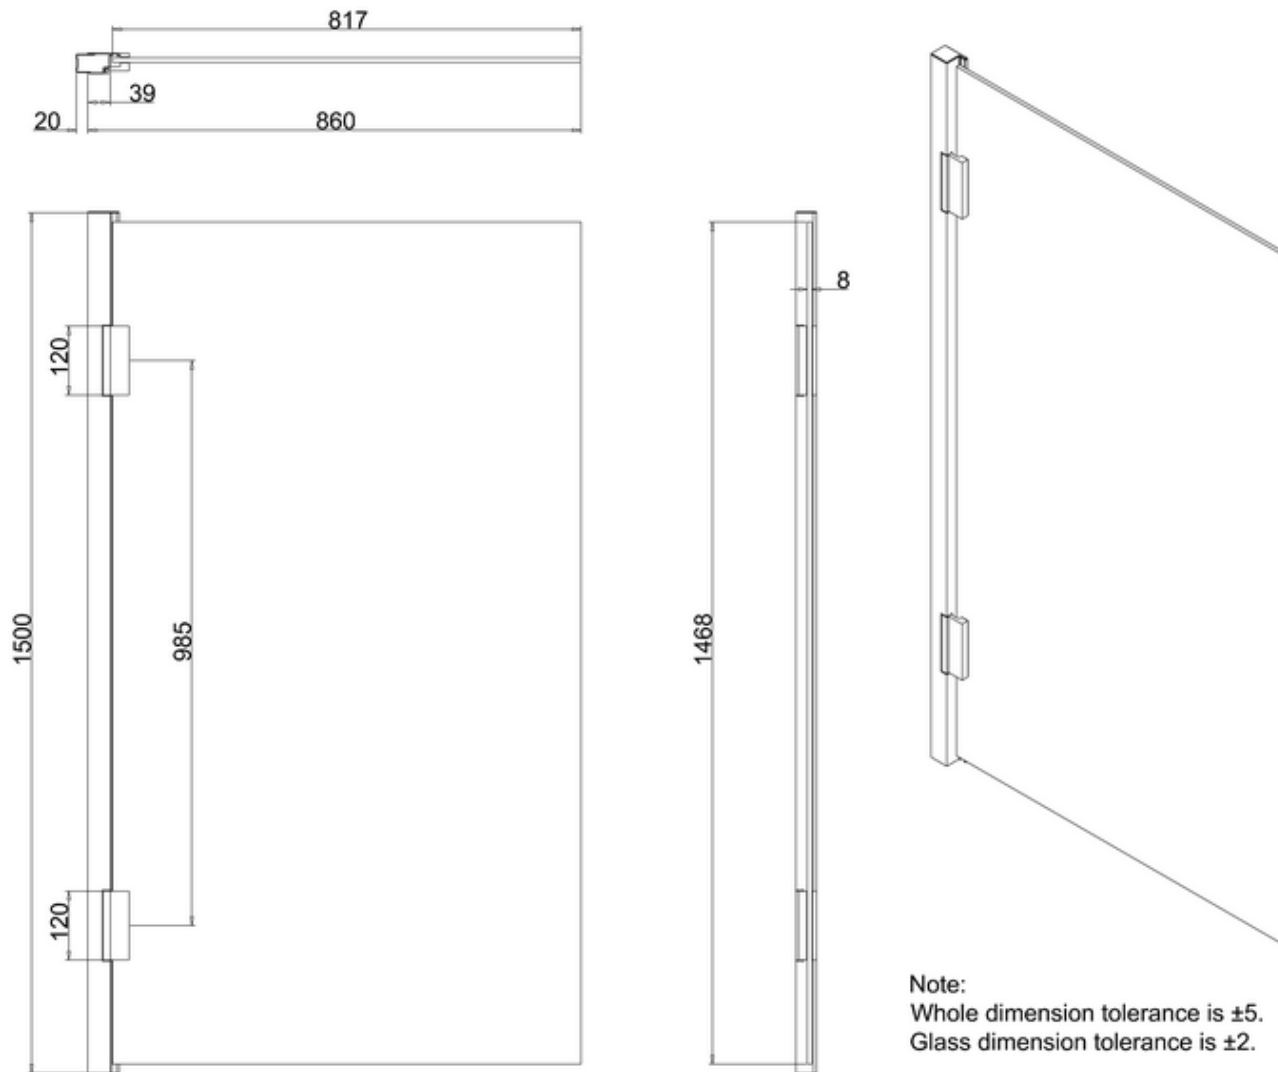

**41800038810 - VETRI BATH SCREEN CLEAN PLUS (SINGLE SIDE) POLISHED CHROME  
W860 H1500**

Note:  
Whole dimension tolerance is  $\pm 5$ .  
Glass dimension tolerance is  $\pm 2$ .