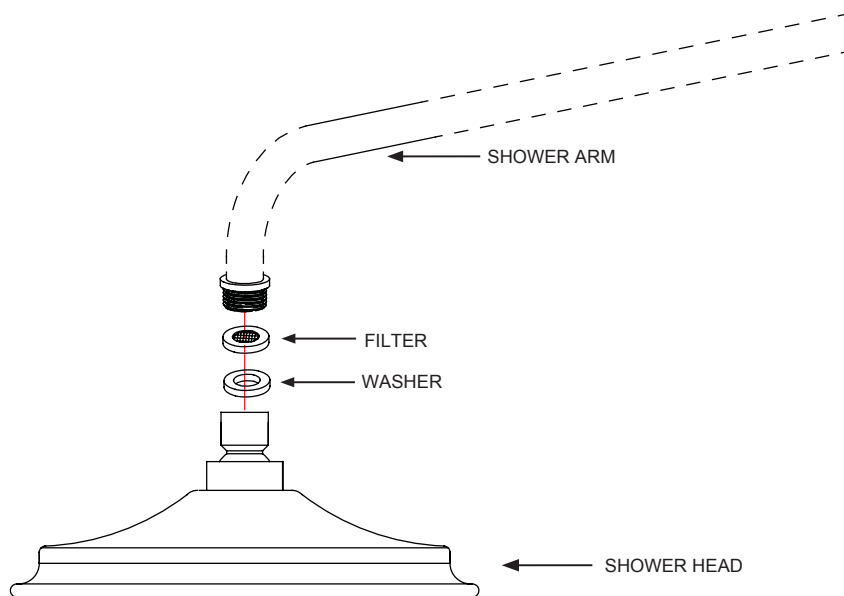

## INSTALLATION INSTRUCTIONS

### Grand Shower Head - 20007013240

#### Dimension