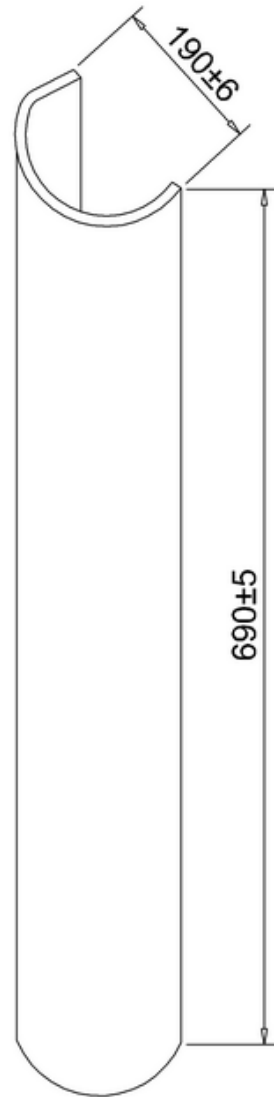

**bathstore**

## 20050030180 - EURO FREEFORM TRIO FULL PEDESTAL WHT E24

Remark:

- 1: Flatness of installation surface: 0~2mm
- 2: Flatness of whole surface: 0~5mm
- 3: Height difference between left and right: 0~3mm