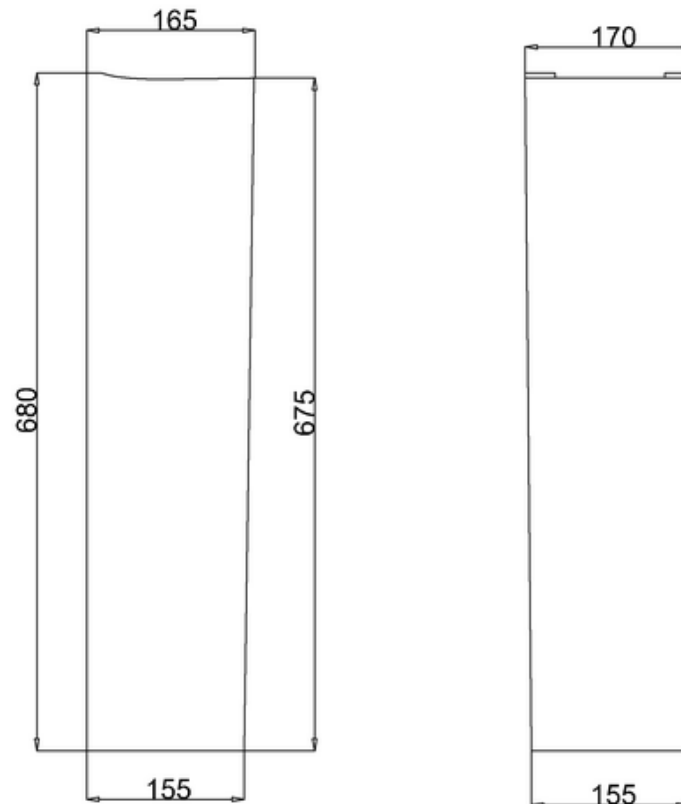

bathstore

**41900090150 - CHILTERN / NEW DENVER / MyTime PEDESTAL
WHT HD11**

Remark:

- 1: Flatness of installation surface: 0~2mm
- 2: Flatness of whole surface: 0~5mm
- 3: Height difference between left and right: 0~3mm