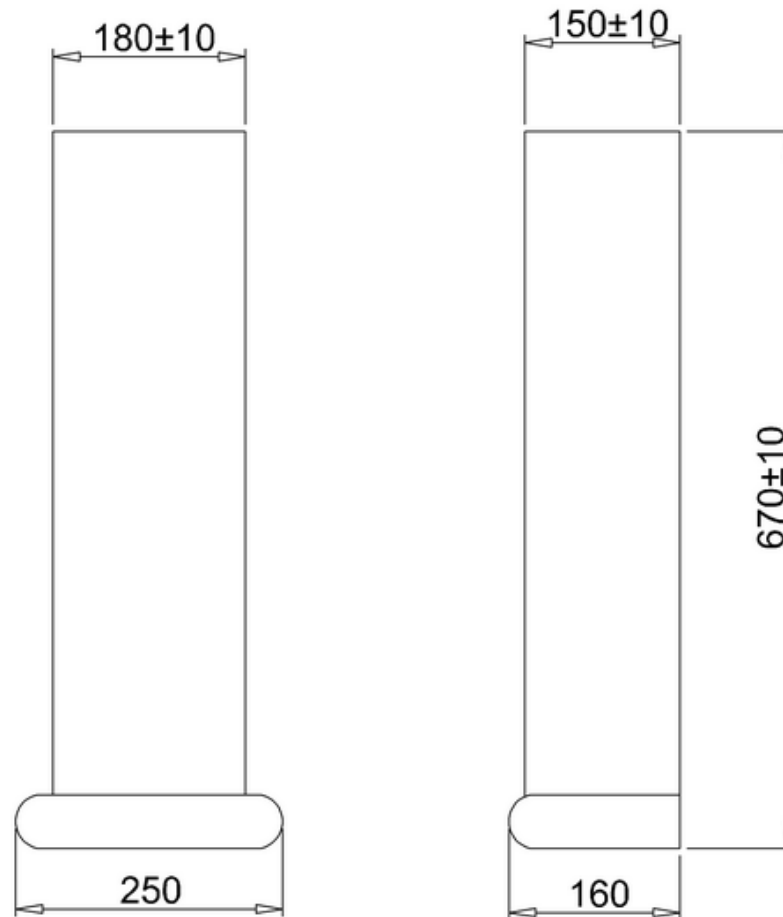

bathstore

41800050200 - LEGEND PEDESTAL WHT

Remark:

1: Flatness of installation surface: 0~2mm

2: Flatness of whole surface: 0~5mm

3: Height difference between left and right: 0~3mm