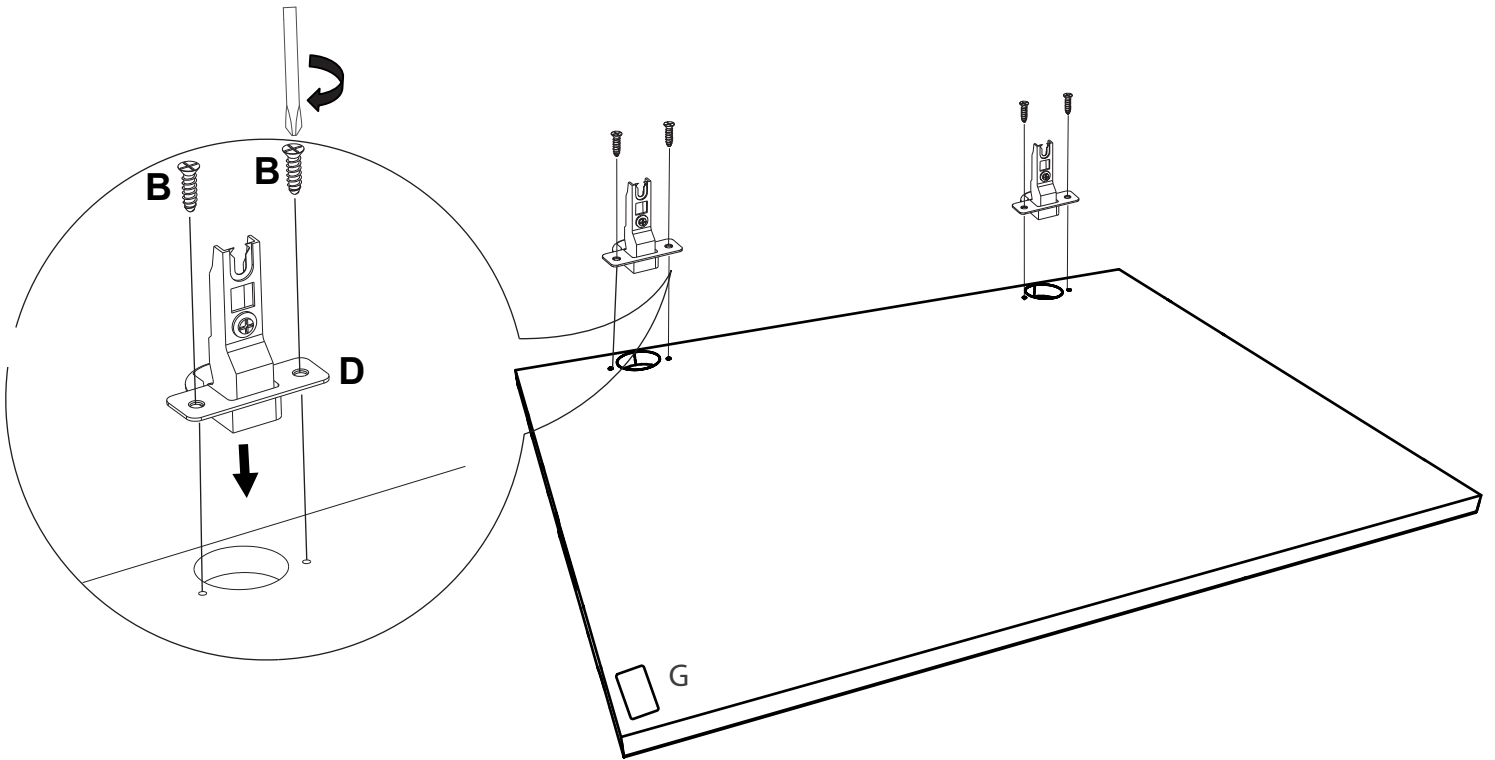

Linea mirror cabinet door

20003004069
20003004072
20003004074

CARE AND MAINTENANCE : Please leave with the householder
This furniture is made of wood and has a water resistant finish.
It should not be left wet, and the quality of the finish is best
maintained if it is wiped with a dry cloth after use.
it should only be cleaned using a soft damp cloth followed by
a dry cloth.
Do not use bleach or any abrhasive cleaner.

DIMENTIONS

Width : 500 mm
Depth : 16 mm
Height : 577 mm

	  <p>B x4</p>	  <p>D x2</p>  <p>E x2</p>  <p>F x1</p>  <p>G x1</p>
---	--	---

 <p>Ⓢ</p>	 <p>x1</p>
--	---

1  **B**  **D**  **G**

2  **E**

3

1