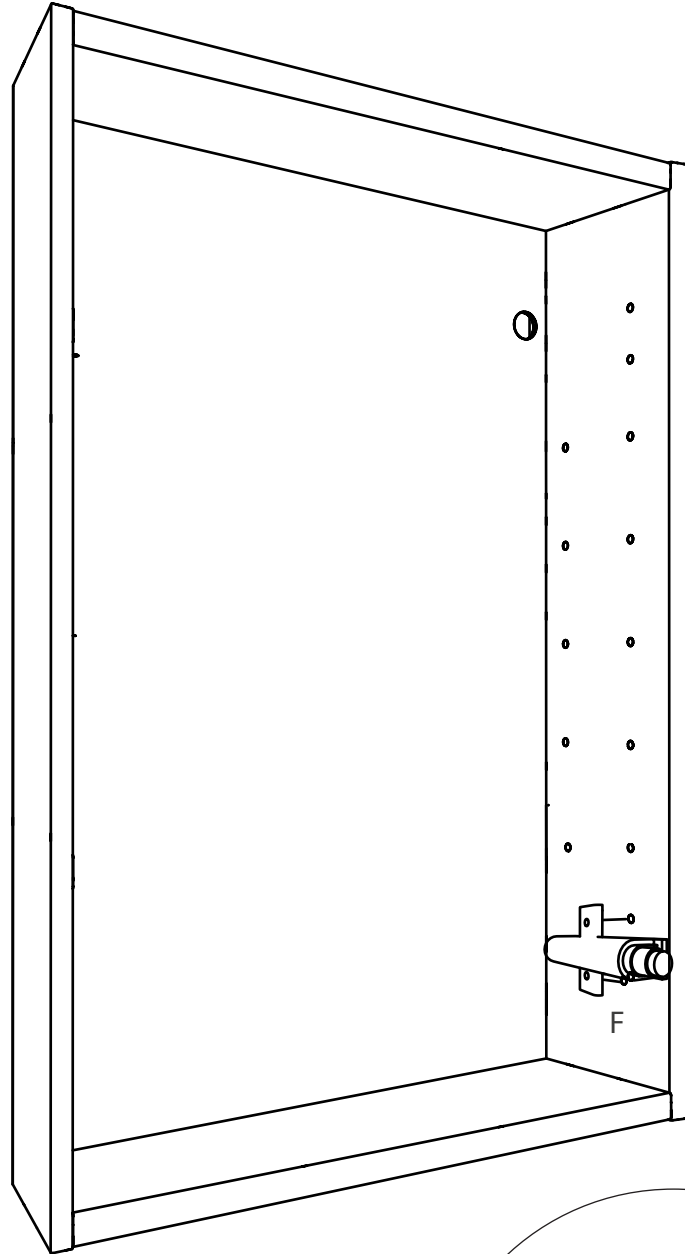

Linea mirror cabinet door

20003004069
20003004072
20003004074

CARE AND MAINTENANCE : Please leave with the householder
This furniture is made of wood and has a water resistant finish.
It should not be left wet, and the quality of the finish is best
maintained if it is wiped with a dry cloth after use.
it should only be cleaned using a soft damp cloth followed by
a dry cloth.
Do not use bleach or any abrhasive cleaner.

DIMENTIONS

Width : 500 mm
Depth : 16 mm
Height : 577 mm

	  <p>B x4</p>	  <p>D x2</p>  <p>E x2</p>  <p>F x1</p>  <p>G x1</p>
---	--	---

 <p>Ⓢ</p>	 <p>x1</p>
--	---

1  **B**  **D**  **G**

2  **E**

3

1