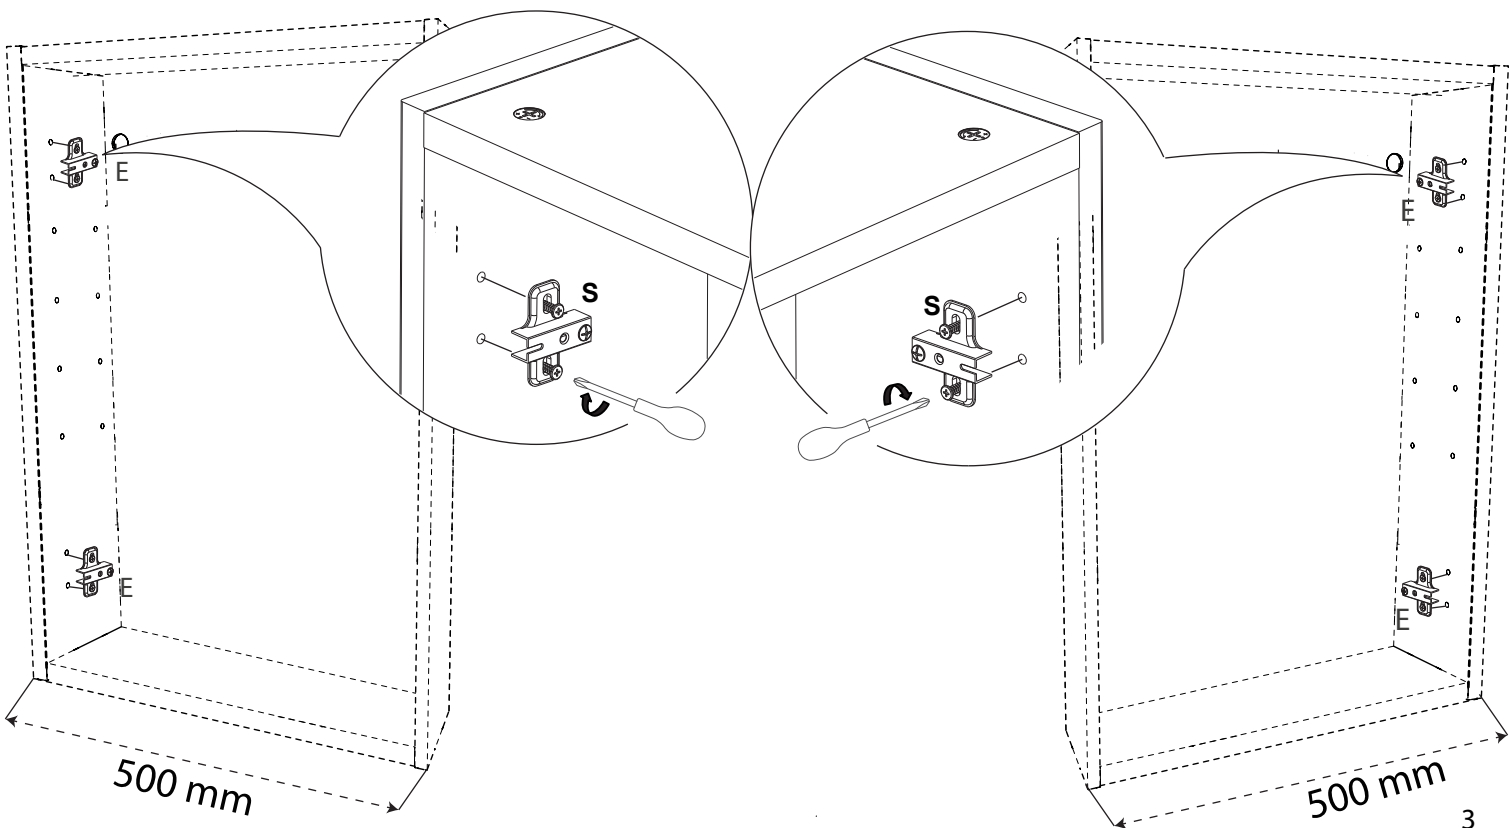

Linea mirror cabinet door

20003004069
20003004072
20003004074

CARE AND MAINTENANCE : Please leave with the householder
This furniture is made of wood and has a water resistant finish.
It should not be left wet, and the quality of the finish is best
maintained if it is wiped with a dry cloth after use.
it should only be cleaned using a soft damp cloth followed by
a dry cloth.
Do not use bleach or any abrhasive cleaner.

DIMENTIONS

Width : 500 mm
Depth : 16 mm
Height : 577 mm

	  <p>B x4</p>	  <p>D x2</p>  <p>E x2</p>  <p>F x1</p>  <p>G x1</p>
---	--	---

 <p>Ⓢ</p>	 <p>x1</p>
--	---

1  **B**  **D**  **G**

2  **E**

3

1