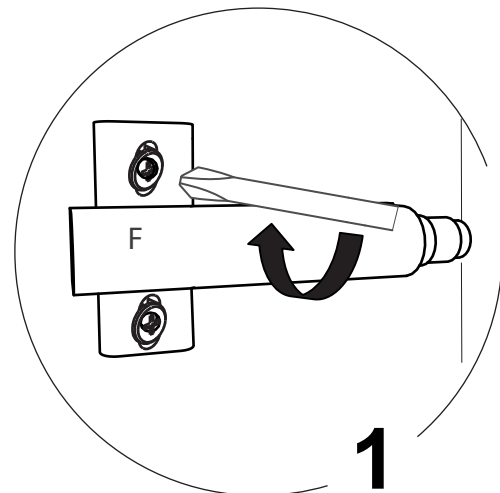

Linea mirror cabinet door

20003004069
20003004072
20003004074

CARE AND MAINTENANCE : Please leave with the householder
This furniture is made of wood and has a water resistant finish.
It should not be left wet, and the quality of the finish is best
maintained if it is wiped with a dry cloth after use.
it should only be cleaned using a soft damp cloth followed by
a dry cloth.
Do not use bleach or any abrhasive cleaner.

DIMENTIONS

Width : 500 mm
Depth : 16 mm
Height : 577 mm

	  <p>B x4</p>	  <p>D x2</p>  <p>E x2</p>  <p>F x1</p>  <p>G x1</p>
---	--	---

 <p>Ⓢ</p>	 <p>x1</p>
--	---

1  **B**  **D**  **G**

2  **E**

3

1