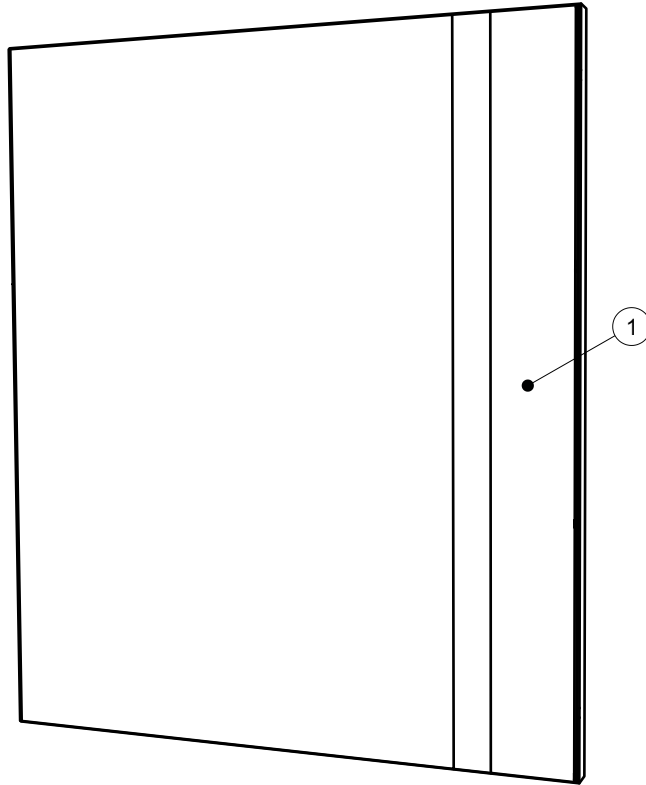

Linea mirror cabinet door

20003004069
20003004072
20003004074

CARE AND MAINTENANCE : Please leave with the householder
This furniture is made of wood and has a water resistant finish.
It should not be left wet, and the quality of the finish is best
maintained if it is wiped with a dry cloth after use.
it should only be cleaned using a soft damp cloth followed by
a dry cloth.
Do not use bleach or any abrhasive cleaner.

DIMENTIONS

Width : 500 mm
Depth : 16 mm
Height : 577 mm

	  <p>B x4</p>	  <p>D x2</p>  <p>E x2</p>  <p>F x1</p>  <p>G x1</p>
---	--	---

 <p>Ⓢ</p>	 <p>x1</p>
--	---

1  **B**  **D**  **G**

2  **E**

3

1