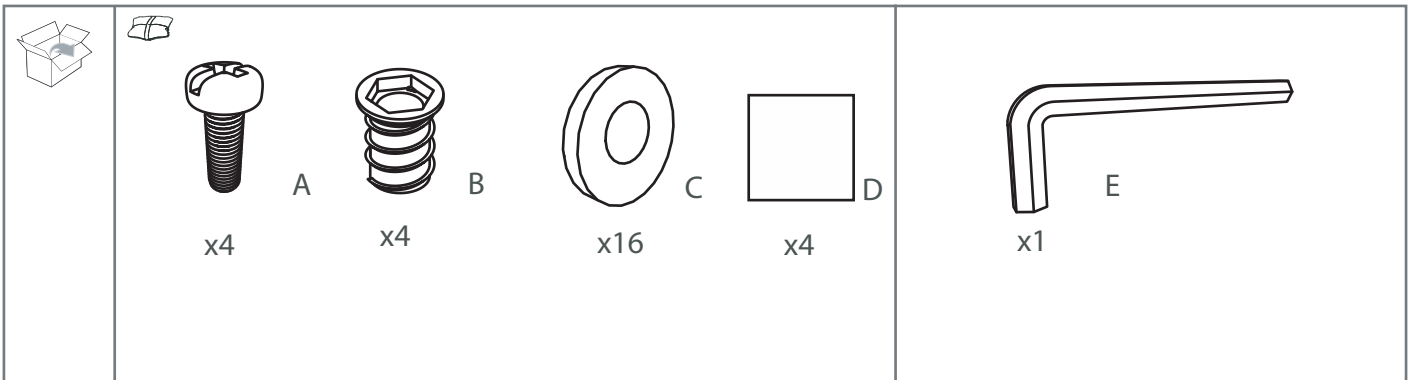

Linea leg

20003004208
20003004209

CARE AND MAINTENANCE : Please leave with the householder
This furniture is made of wood and has a water resistant finish.
It should not be left wet, and the quality of the finish is best
maintained if it is wiped with a dry cloth after use.
it should only be cleaned using a soft damp cloth followed by
a dry cloth.
Do not use bleach or any abrhasive cleaner.

DIMENTIONS

Width : 430 mm

Depth : 30 mm

Height : 130-225 mm

1

D

2