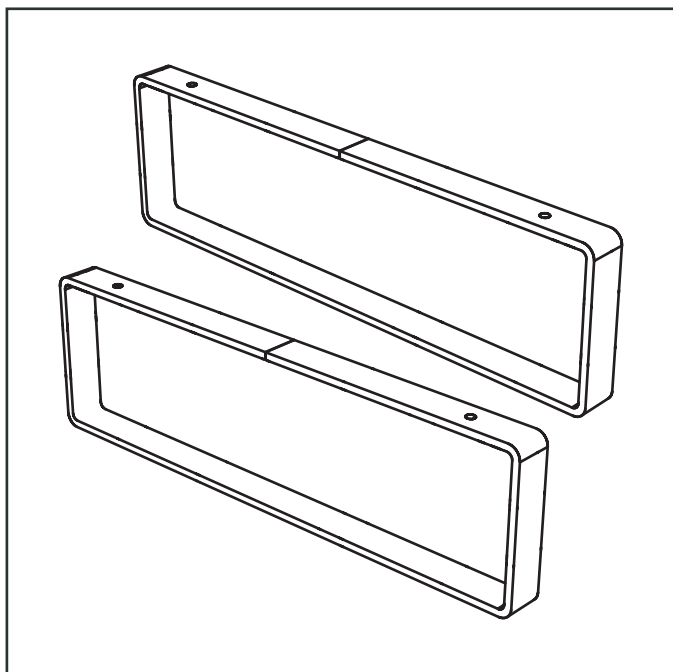

Linea leg

20003004208
20003004209

CARE AND MAINTENANCE : Please leave with the householder
This furniture is made of wood and has a water resistant finish.
It should not be left wet, and the quality of the finish is best
maintained if it is wiped with a dry cloth after use.
it should only be cleaned using a soft damp cloth followed by
a dry cloth.
Do not use bleach or any abrhasive cleaner.

DIMENTIONS

Width : 430 mm

Depth : 30 mm

Height : 130-225 mm

1

D

2