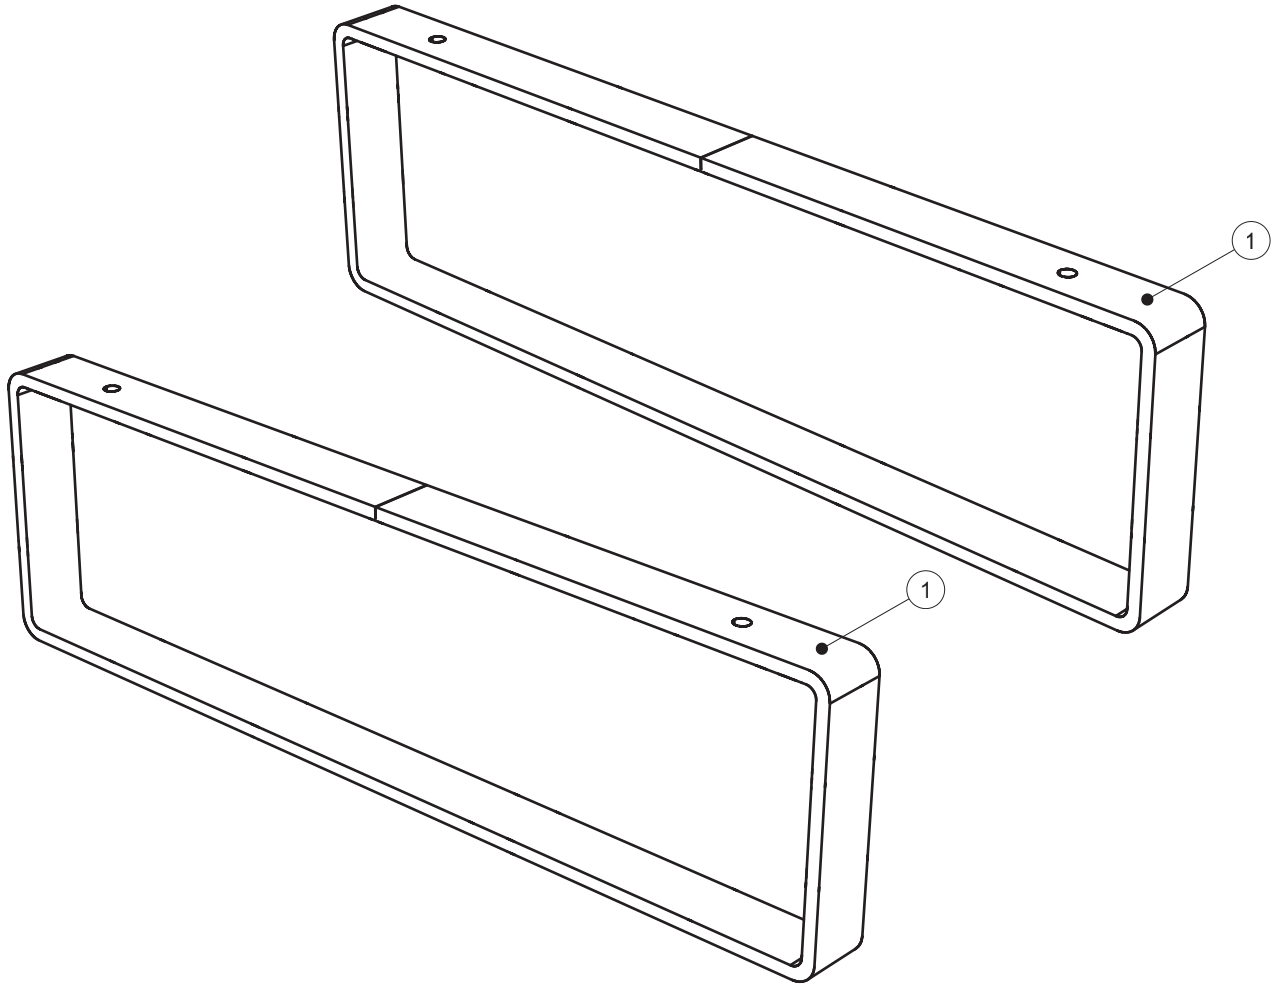

Linea leg

20003004208
20003004209

CARE AND MAINTENANCE : Please leave with the householder
This furniture is made of wood and has a water resistant finish.
It should not be left wet, and the quality of the finish is best
maintained if it is wiped with a dry cloth after use.
it should only be cleaned using a soft damp cloth followed by
a dry cloth.
Do not use bleach or any abrhasive cleaner.

DIMENTIONS

Width : 430 mm

Depth : 30 mm

Height : 130-225 mm

1

D

2