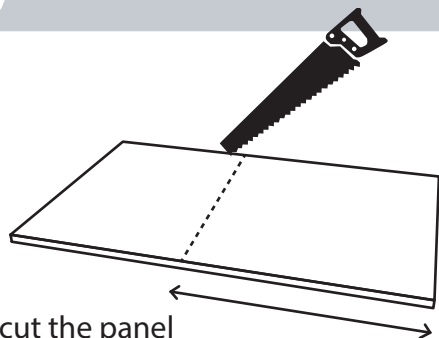

DIMENTIONS

Width : 504-604-804-1604 mm

Depth : 502 mm

Height : 16 mm

	  		
---	---	--	--

	
---	---

0

cut the panel
to the needed length

use the edge provided
to edgeband the rough edge

1

2

3