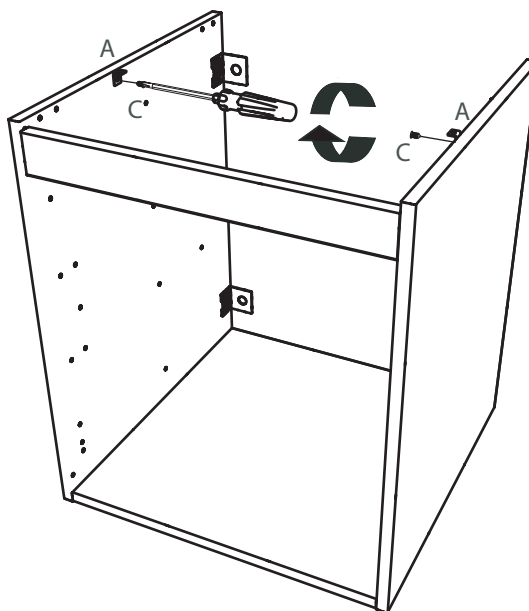

DIMENTIONS

Width : 504-604-804-1604 mm

Depth : 502 mm

Height : 16 mm

	  		
---	---	--	--

	
---	---

0

cut the panel
to the needed length

use the edge provided
to edgeband the rough edge

1

2

3