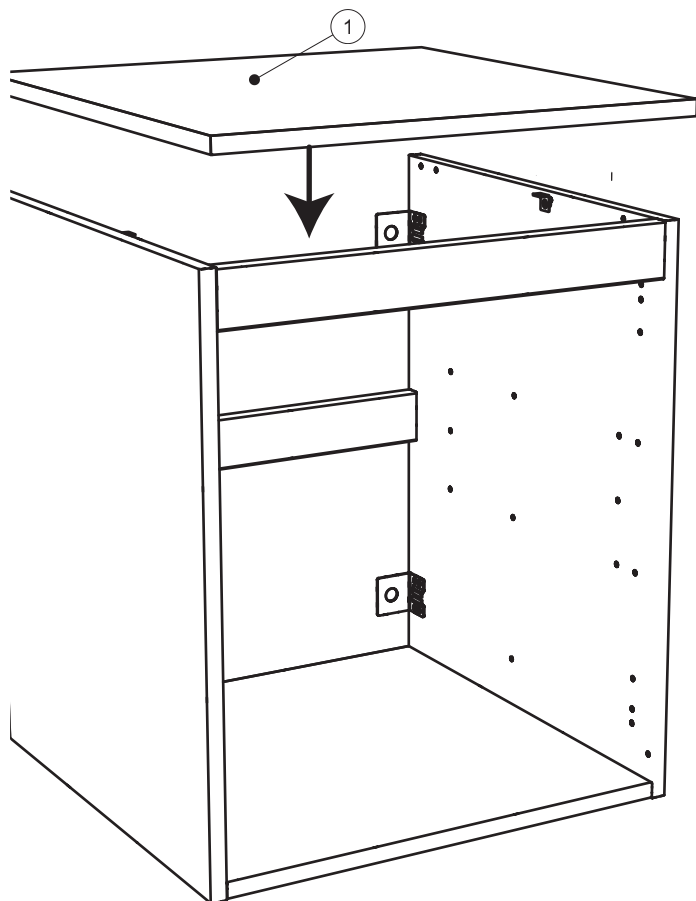

0

cut the panel
to the needed length

use the edge provided
to edgeband the rough edge

1

2