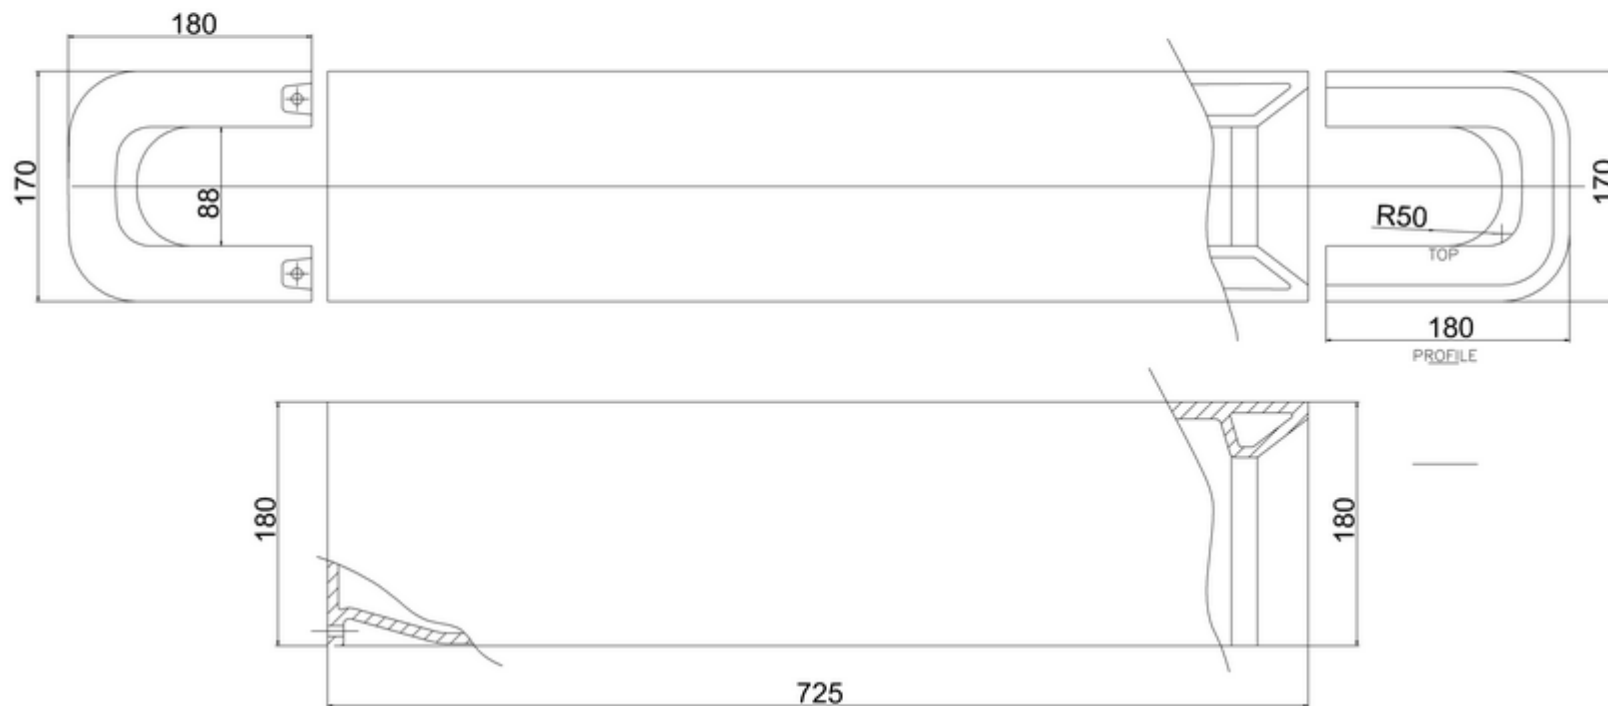

## 20050030036 - EURO COMFORT FULL PEDESTAL

**Remark:**

- 1: Flatness of installation surface: 0~2mm
- 2: Flatness of whole surface: 0~5mm
- 3: Height difference between left and right: 0~3mm