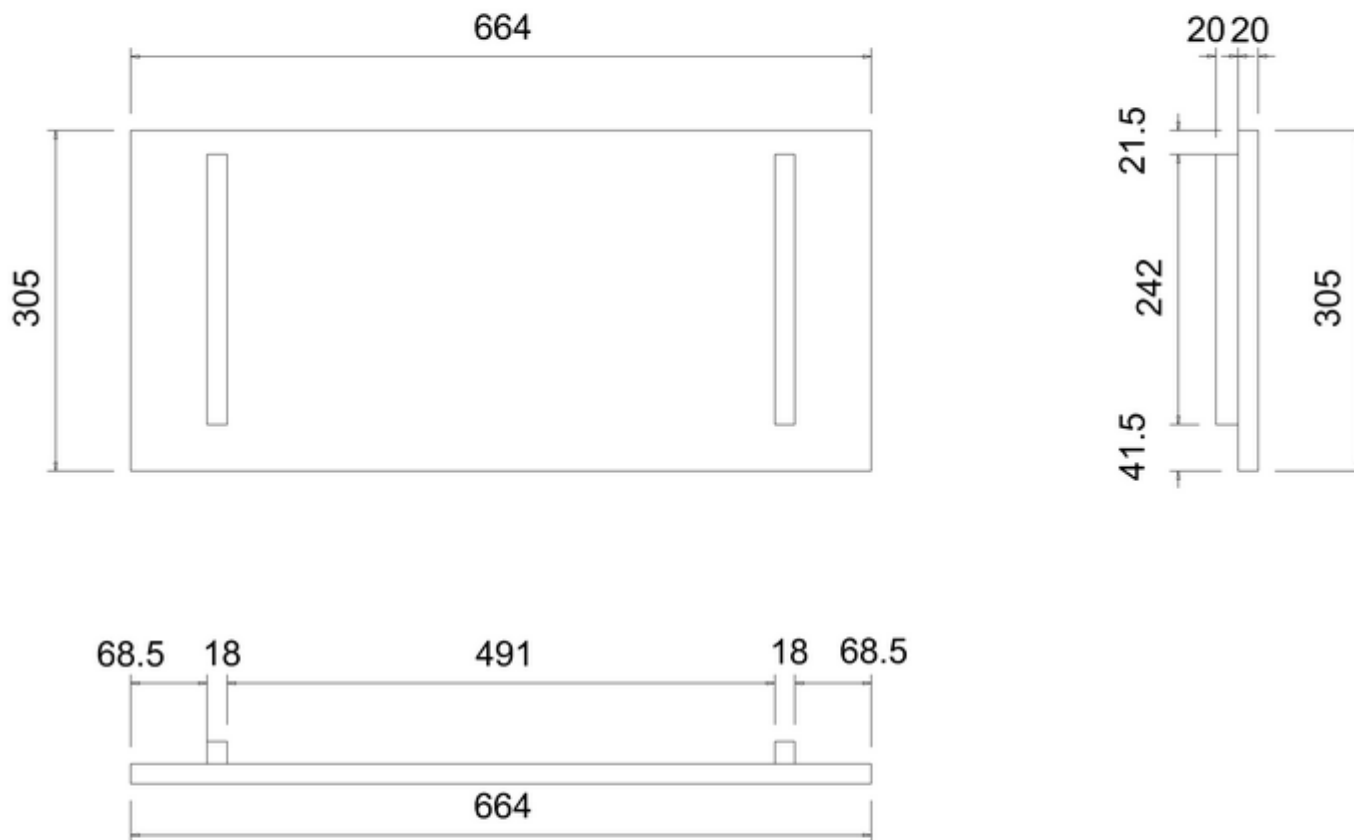

## 20050073370 - Savoy WC worktop carrara marble

Note:  
Whole dimension tolerance is  $\pm 5$ .