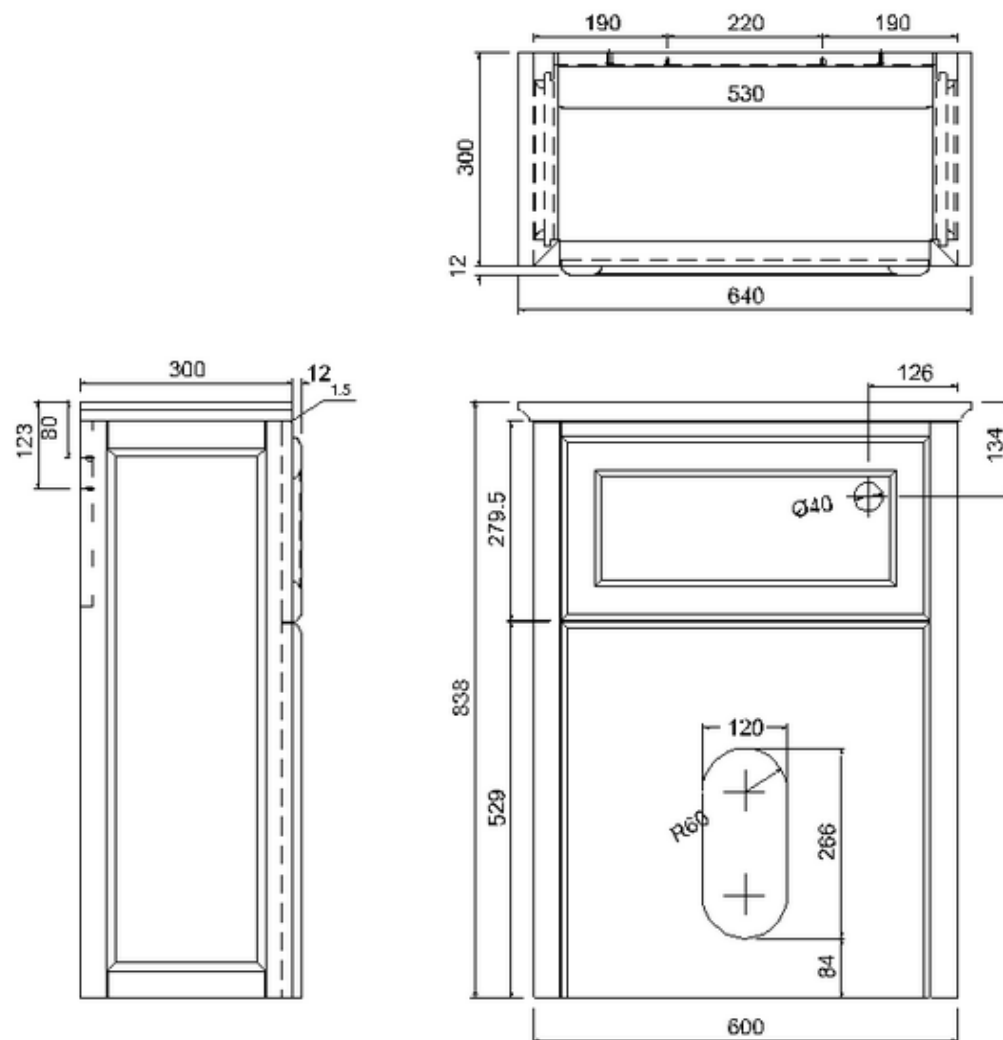

20050073380 - Savoy WC unit old english white

Note:

The length, width, height dimension tolerance is ± 5

The shelf dimension tolerance is ± 2