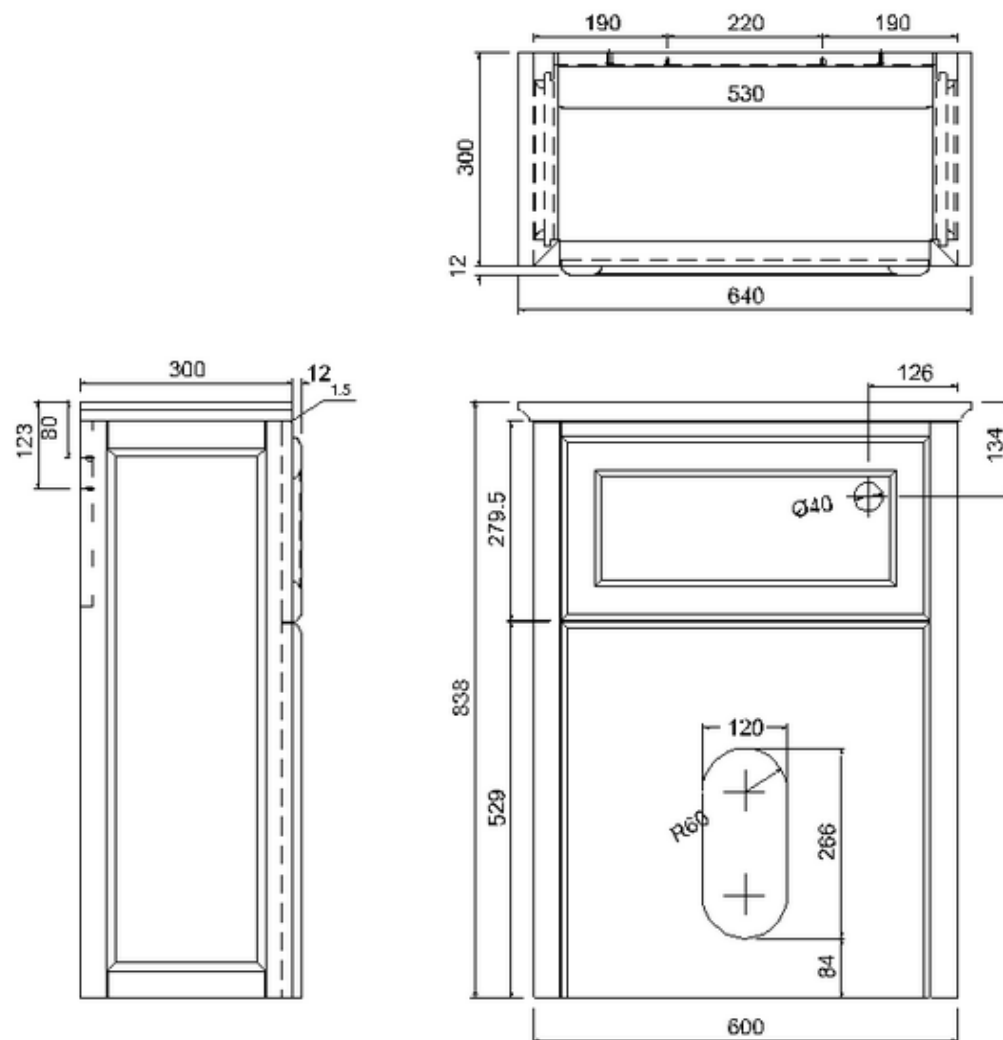

20050073400 - Savoy WC unit gunmetal grey

Note:

The length, width, height dimension tolerance is ± 5

The shelf dimension tolerance is ± 2