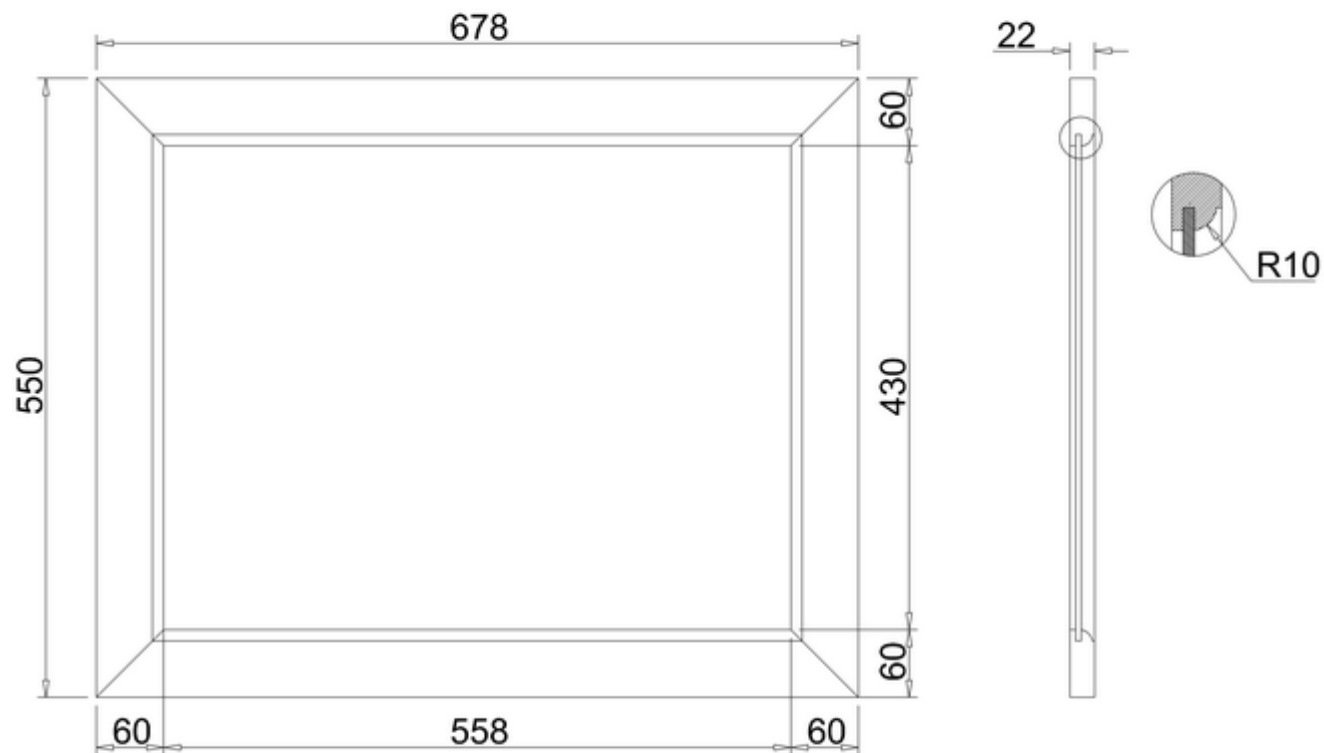

20050073420 - Savoy bath end panel 700 Charcoal grey

Note:

The length, width, height dimension tolerance is ± 5

The shelf dimension tolerance is ± 2