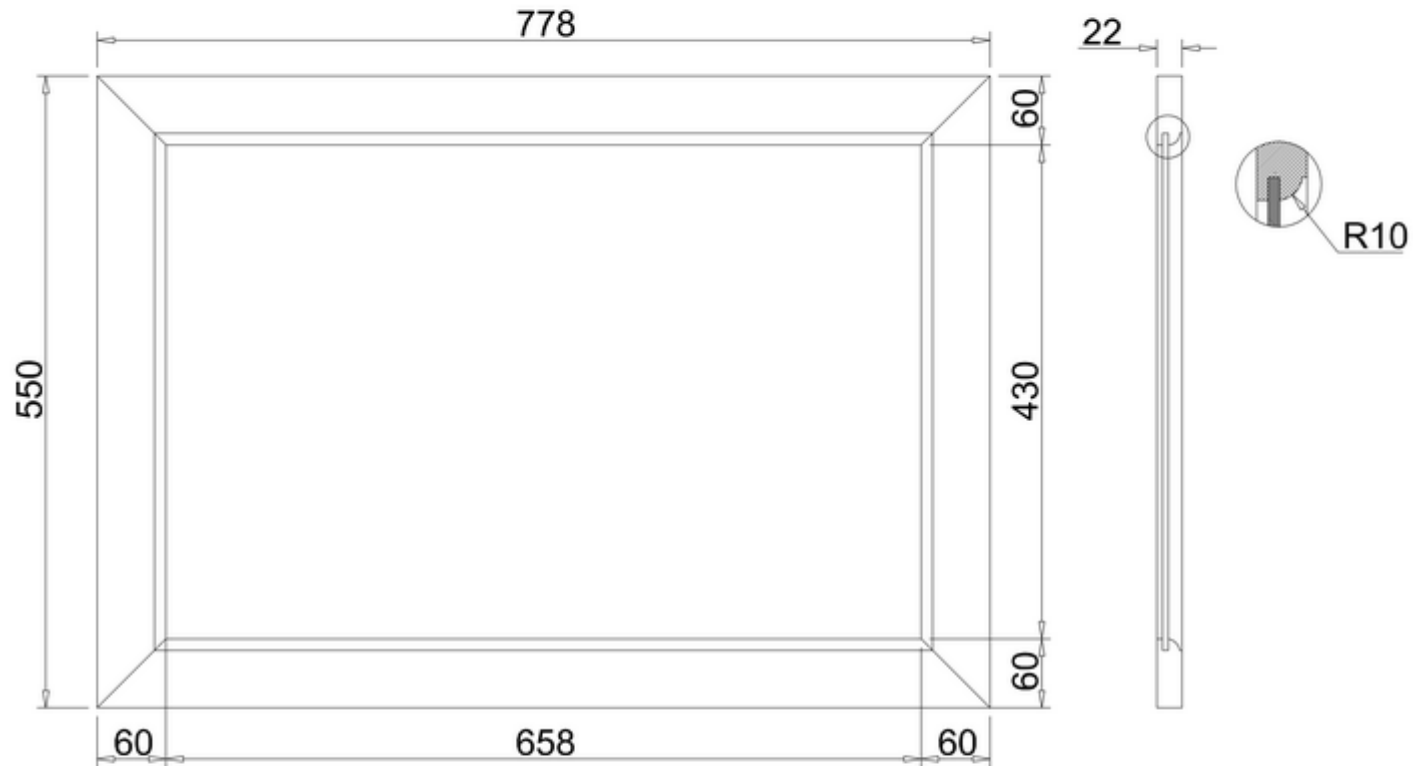

20050073440 - Savoy bath end panel 800 Old English white

Note:

The length, width, height dimension tolerance is ± 5

The shelf dimension tolerance is ± 2