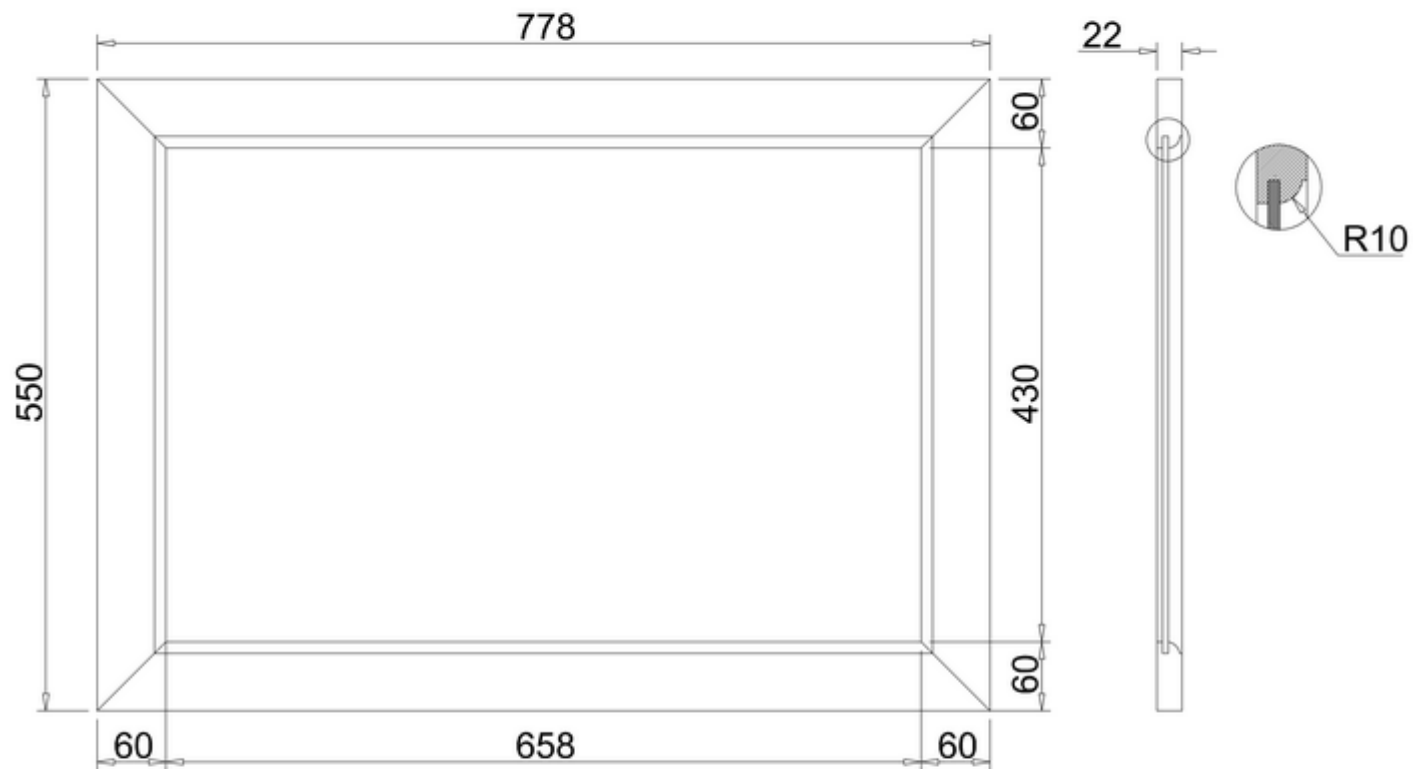

20050073460 - Savoy bath end panel 800 Gunmetal Grey

Note:

The length, width, height dimension tolerance is ± 5

The shelf dimension tolerance is ± 2