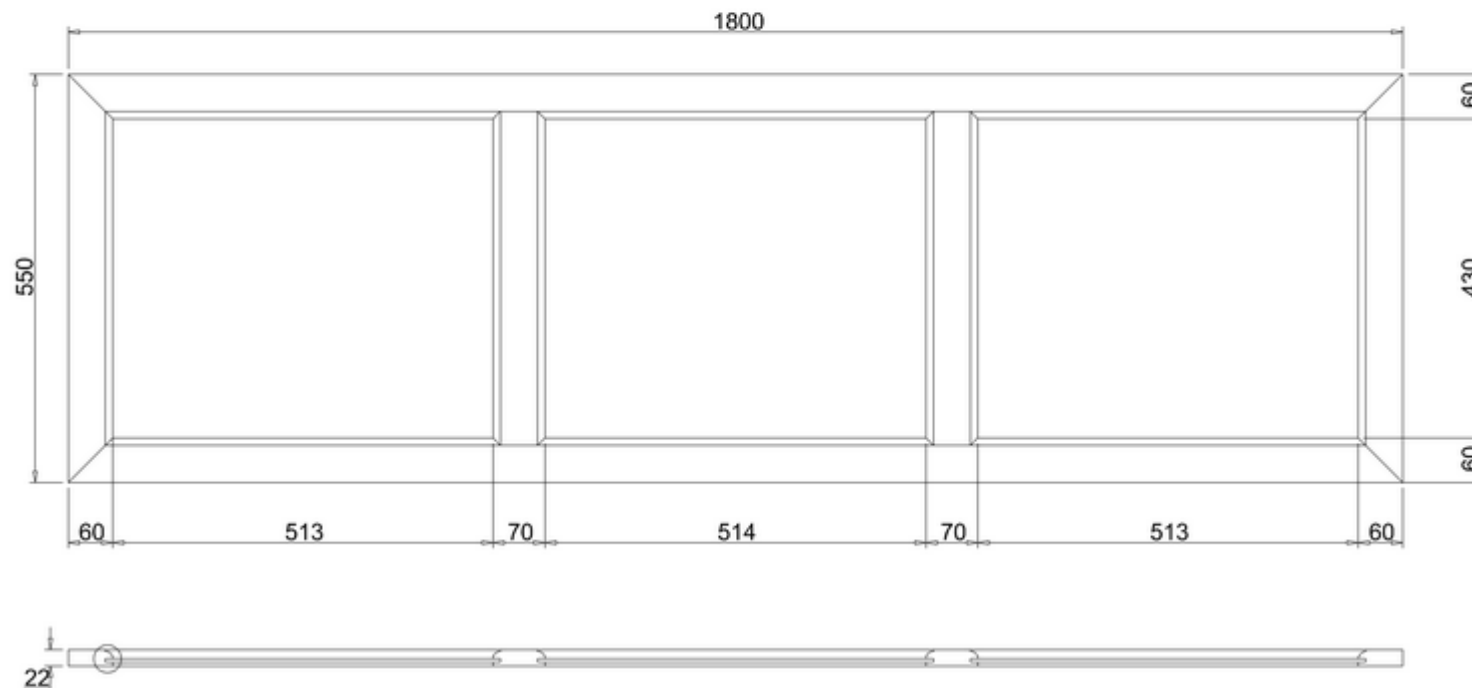

20050073480 - Savoy bath end panel 1800 Charcoal grey

Note:

The length, width, height dimension tolerance is ± 5

The shelf dimension tolerance is ± 2