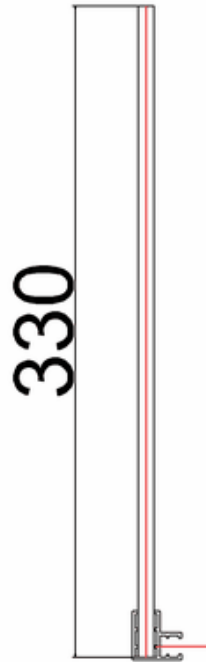

bathstore

51000030710 - PLAYTIME 1200 WALK IN FRONT SCREEN CHR H2000

M 1:1

617137 - Playtime Walk In 300 Side Panel Chr

Note:
Height: 2000mm.
Whole dimension tolerance is ± 5 .
Glass dimension tolerance is ± 2 .

617196 - Playtime Walk In Wall Support Chr

1000

Note:

Whole dimension tolerance is ± 5 .

617198 - Playtime Walk In Wall Profile Set Chr

Note:
Length: 2000mm.
Dimension tolerance is ± 5 .