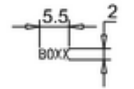

bathstore

51000030710 - PLAYTIME 1200 WALK IN FRONT SCREEN CHR H2000

M 1:1

617137 - Playtime Walk In 300 Side Panel Chr

Note:
Height: 2000mm.
Whole dimension tolerance is ± 5 .
Glass dimension tolerance is ± 2 .

617196 - Playtime Walk In Wall Support Chr

1000

Note:

Whole dimension tolerance is ± 5 .

617198 - Playtime Walk In Wall Profile Set Chr

Note:
Length: 2000mm.
Dimension tolerance is ± 5 .