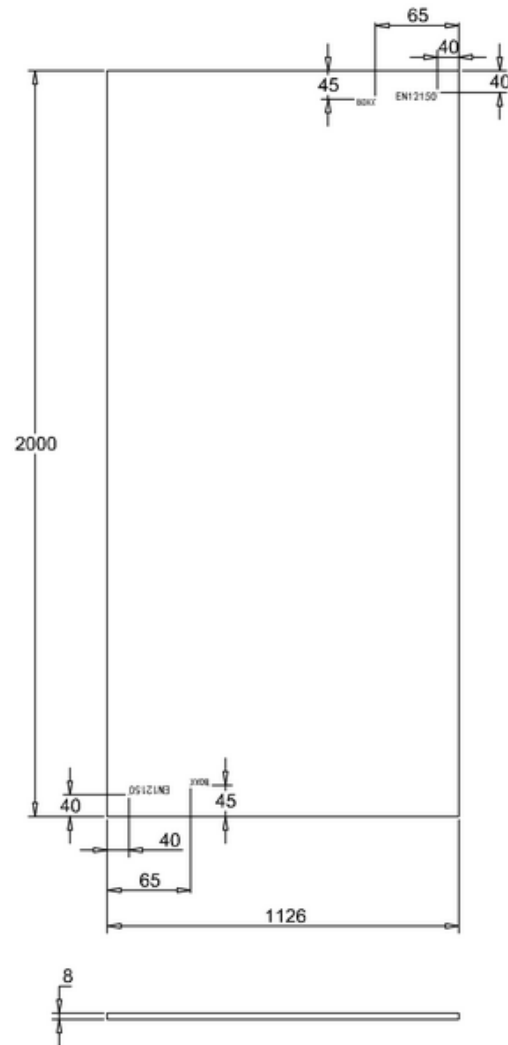

bathstore

51000030710 - PLAYTIME 1200 WALK IN FRONT SCREEN CHR H2000

M 1:1

617137 - Playtime Walk In 300 Side Panel Chr

Note:
Height: 2000mm.
Whole dimension tolerance is ± 5 .
Glass dimension tolerance is ± 2 .

617196 - Playtime Walk In Wall Support Chr

1000

Note:

Whole dimension tolerance is ± 5 .

617198 - Playtime Walk In Wall Profile Set Chr

Note:
Length: 2000mm.
Dimension tolerance is ± 5 .