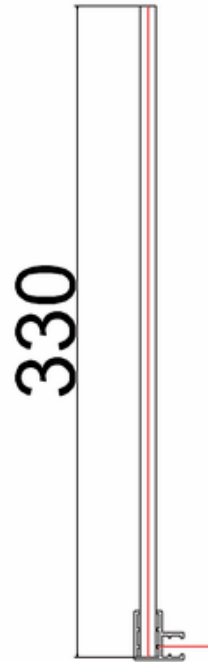

617137 - Playtime Walk In 300 Side Panel Chr

Note:
Height: 2000mm.
Whole dimension tolerance is ± 5 .
Glass dimension tolerance is ± 2 .

617196 - Playtime Walk In Wall Support Chr

Note:
Whole dimension tolerance is ± 5 .

617198 - Playtime Walk In Wall Profile Set Chr

Note:
Length: 2000mm.
Dimension tolerance is ± 5 .