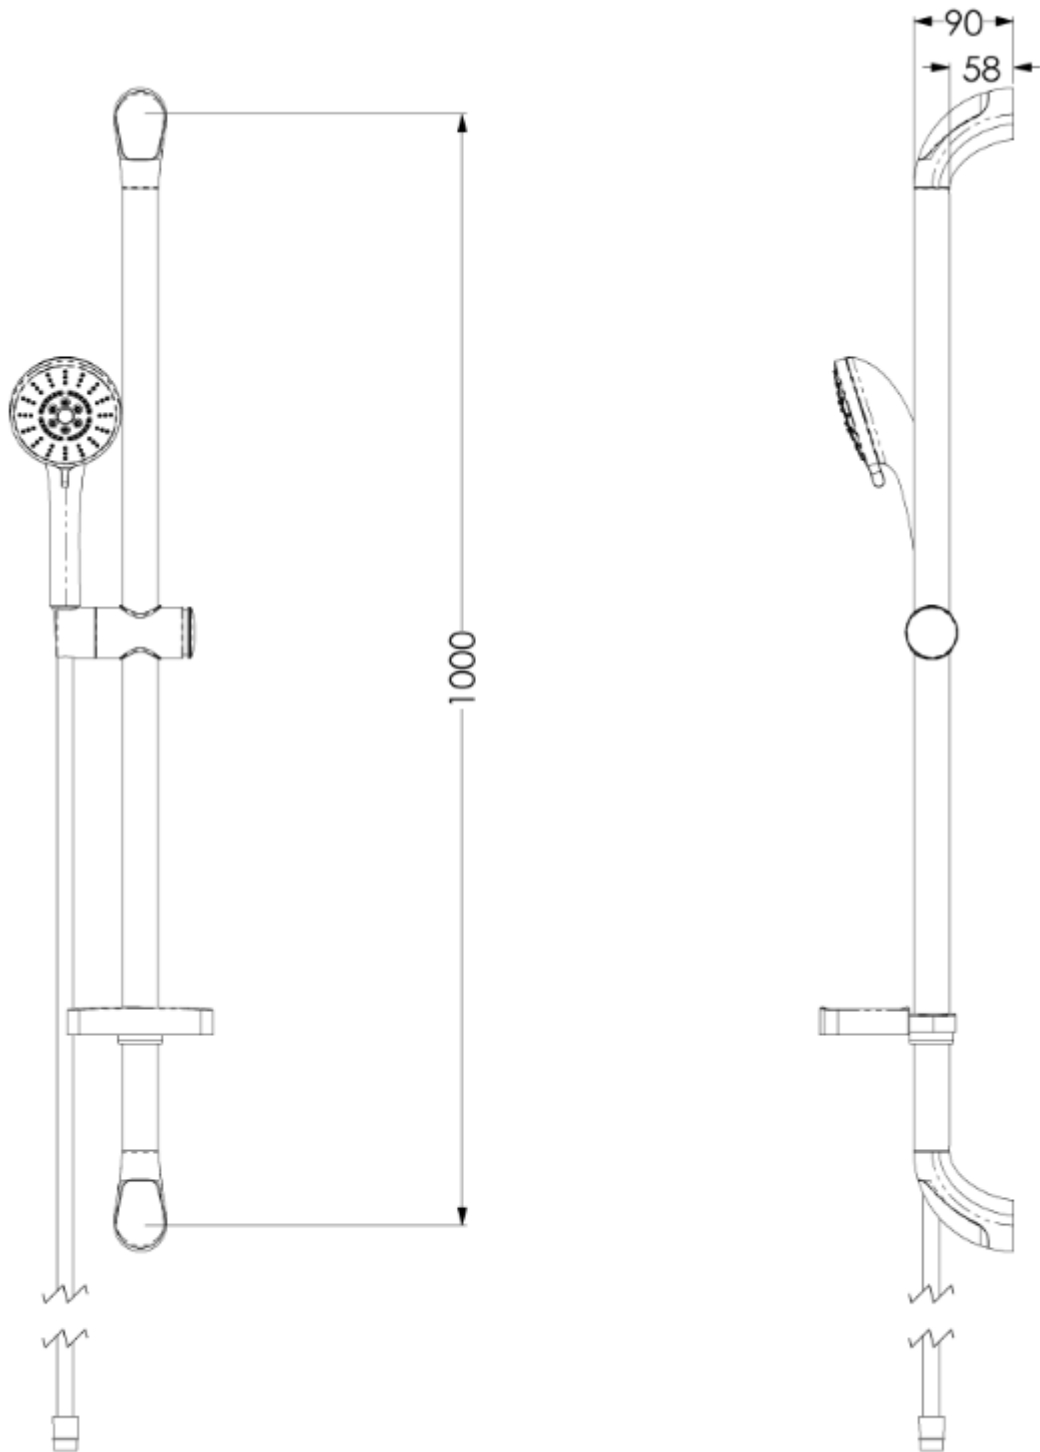

41510003950 – Tact electric shower

41510003950 – Tact electric shower

41510003950 – Tact electric shower