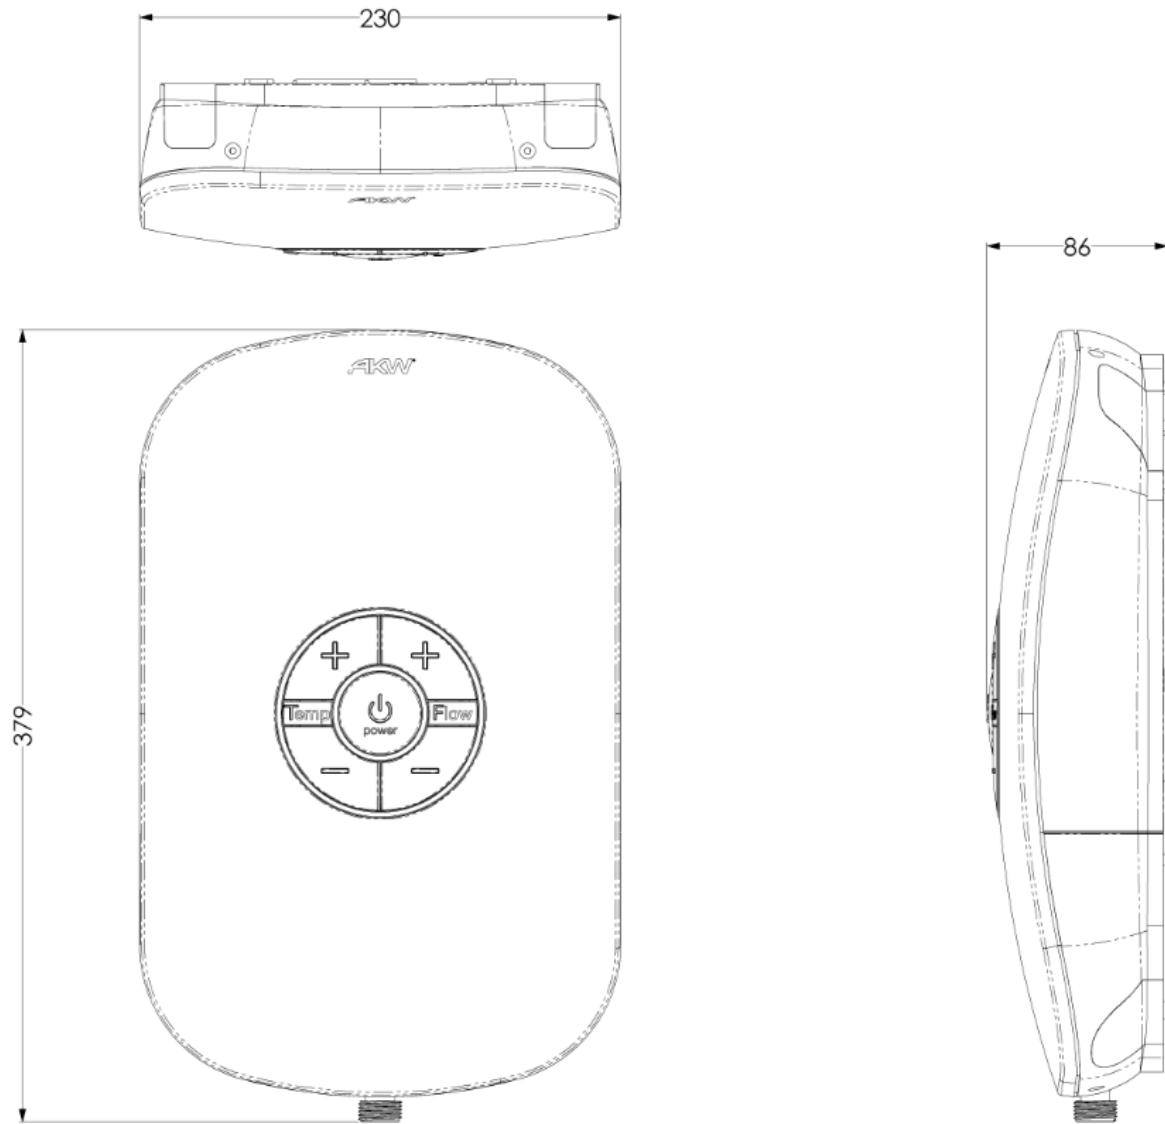

41510003950 – Tact electric shower

41510003950 – Tact electric shower

41510003950 – Tact electric shower