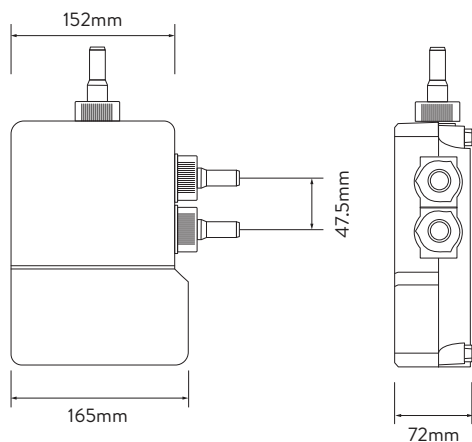

Q™ CONTROL

BATH OVERFLOW FILLER

QUARTZ™ SMART VALVE - HP/COMBI