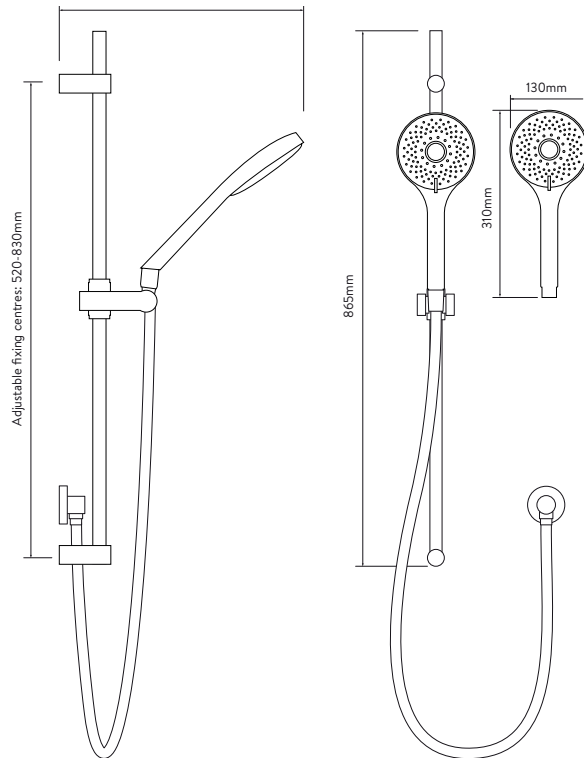

# AQUALISA Q™

41510004275 QTC.02.BT.HP

SMART MIXER SHOWER WITH ADJUSTABLE HEAD AND BATH FILLER - HP/COMBI

## SHOWER SYSTEM

## ADJUSTABLE HEAD AND RAIL

## BATH OVERFLOW FILLER