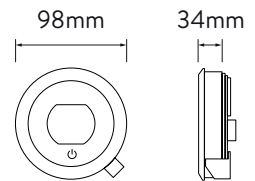

AQUALISA Q™

41510004275 QTC.02.BT.HP

SMART MIXER SHOWER WITH ADJUSTABLE HEAD AND BATH FILLER - HP/COMBI

SHOWER SYSTEM

ADJUSTABLE HEAD AND RAIL

Q™ CONTROL

BATH OVERFLOW FILLER

QUARTZ™ SMART VALVE - HP/COMBI

SMART DIVERTER