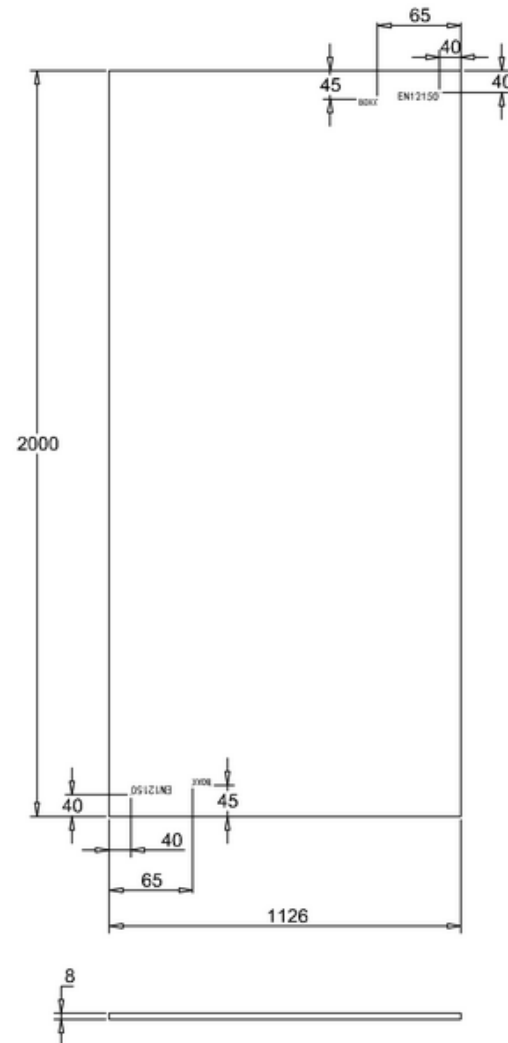

bathstore

51000030710 - PLAYTIME 1200 WALK IN FRONT SCREEN CHR H2000

M 1:1

617196 - Playtime Walk In Wall Support Chr

Note:

Whole dimension tolerance is ± 5 .