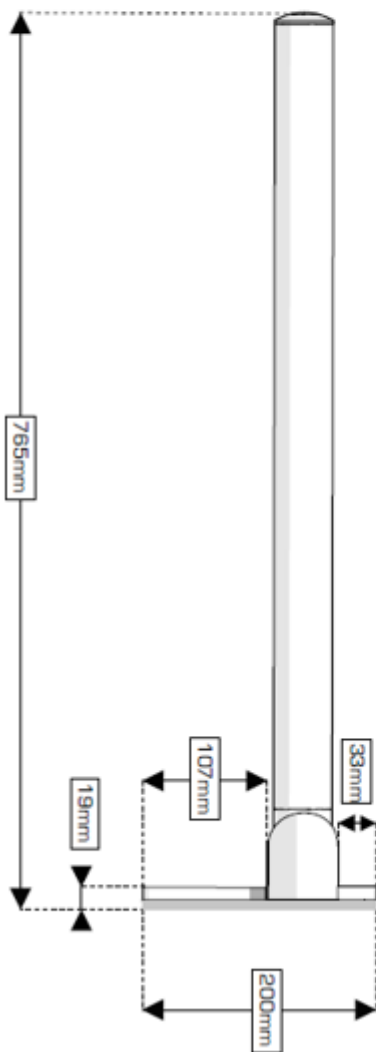

41800031655 – Ensure fold up rail chrome

Drop Down Rail