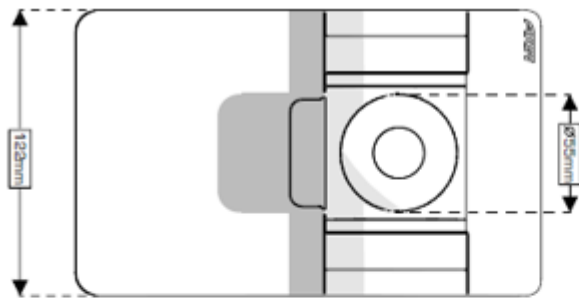

41800031655 – Ensure fold up rail chrome

Drop Down Rail