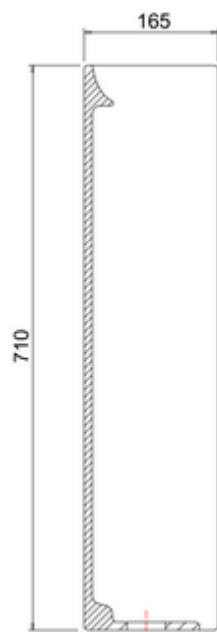

## 42000050050 - Scene full pedestal

### Remark:

- 1: Flatness of installation surface: 0~2mm
- 2: Flatness of whole surface: 0~5mm
- 3: Height difference between left and right: 0~3mm