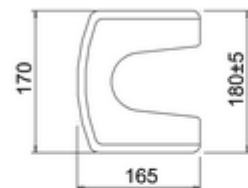

## 42000050050 - Scene full pedestal

### Remark:

- 1: Flatness of installation surface: 0~2mm
- 2: Flatness of whole surface: 0~5mm
- 3: Height difference between left and right: 0~3mm