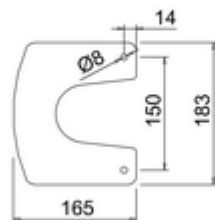

## 42000050050 - Scene full pedestal

### Remark:

- 1: Flatness of installation surface: 0~2mm
- 2: Flatness of whole surface: 0~5mm
- 3: Height difference between left and right: 0~3mm