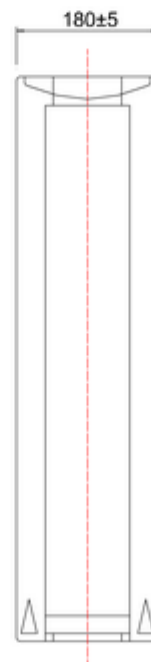

## 42000050050 - Scene full pedestal

### Remark:

- 1: Flatness of installation surface: 0~2mm
- 2: Flatness of whole surface: 0~5mm
- 3: Height difference between left and right: 0~3mm