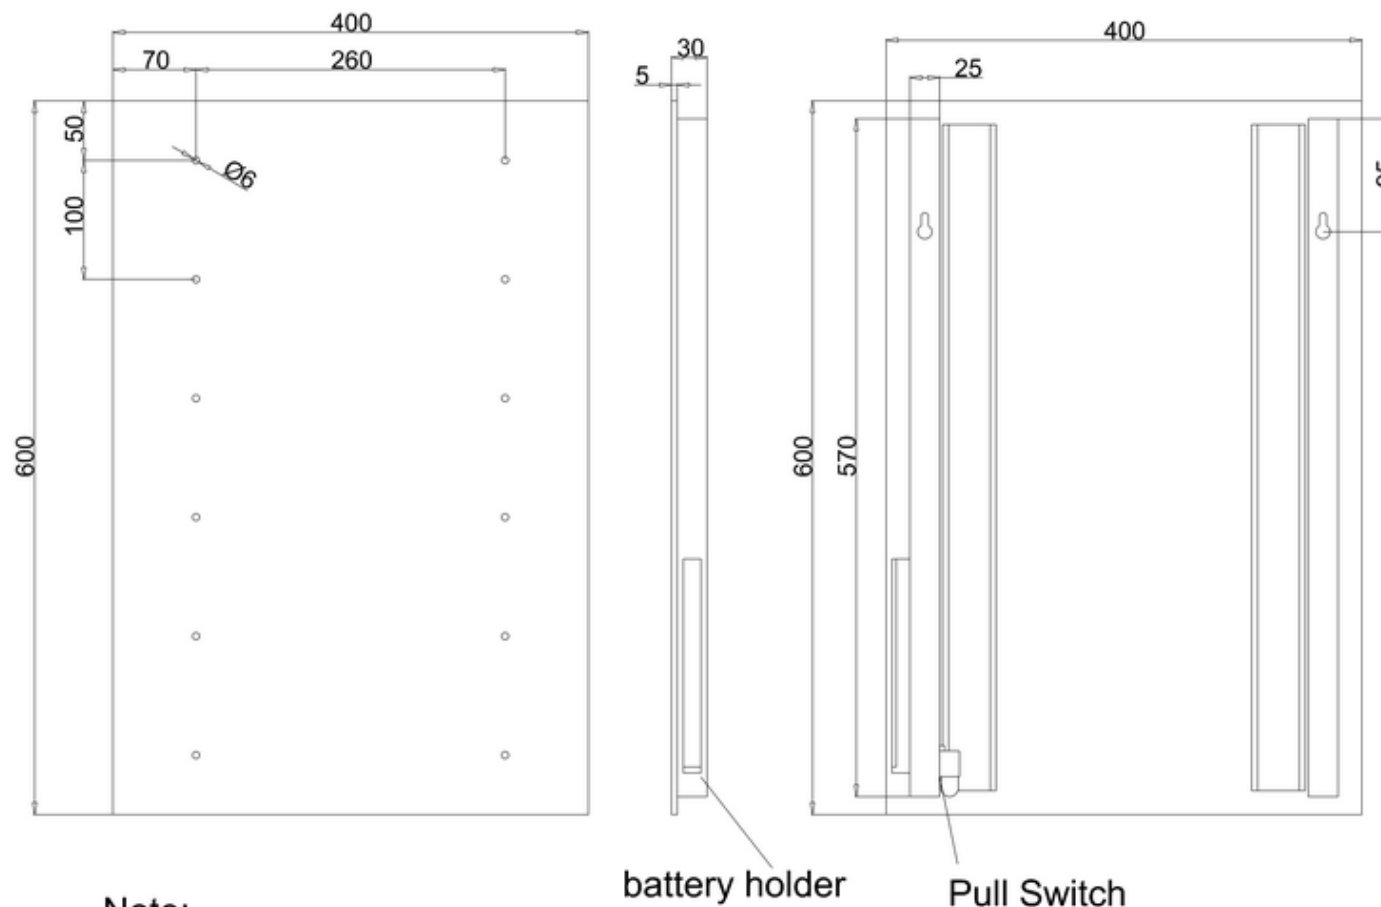

43100002130 - Volta battery mirror

Note:
Whole dimension tolerance is ± 5 .