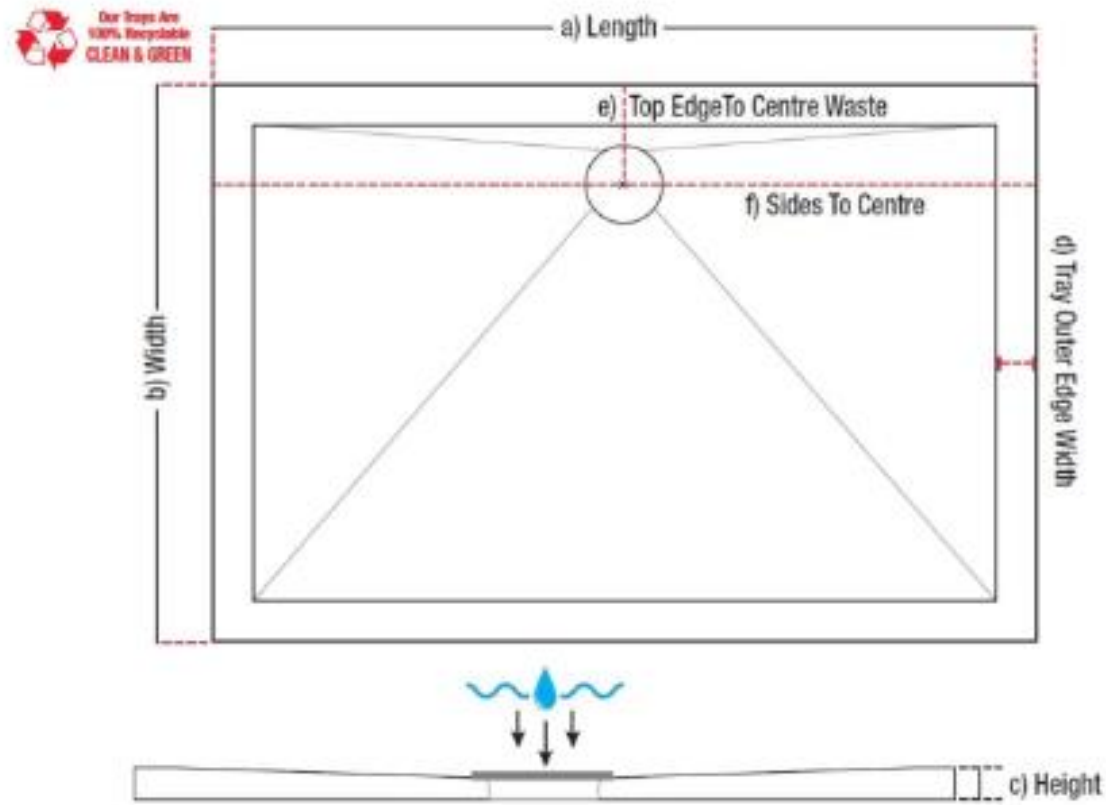

44400006700 - Tread anti-slip 900 X 760 shower tray

a - Length (actual size mm)	b - Width (actual size mm)	c - Height Tray heights vary (mm)	d - Outer Edge (mm)	e - Top Waste Centre (mm)	f - Side Waste Centre (mm)	Weight (kg)
900 (886)	760 (758)	24 - 27	60	165	450	31