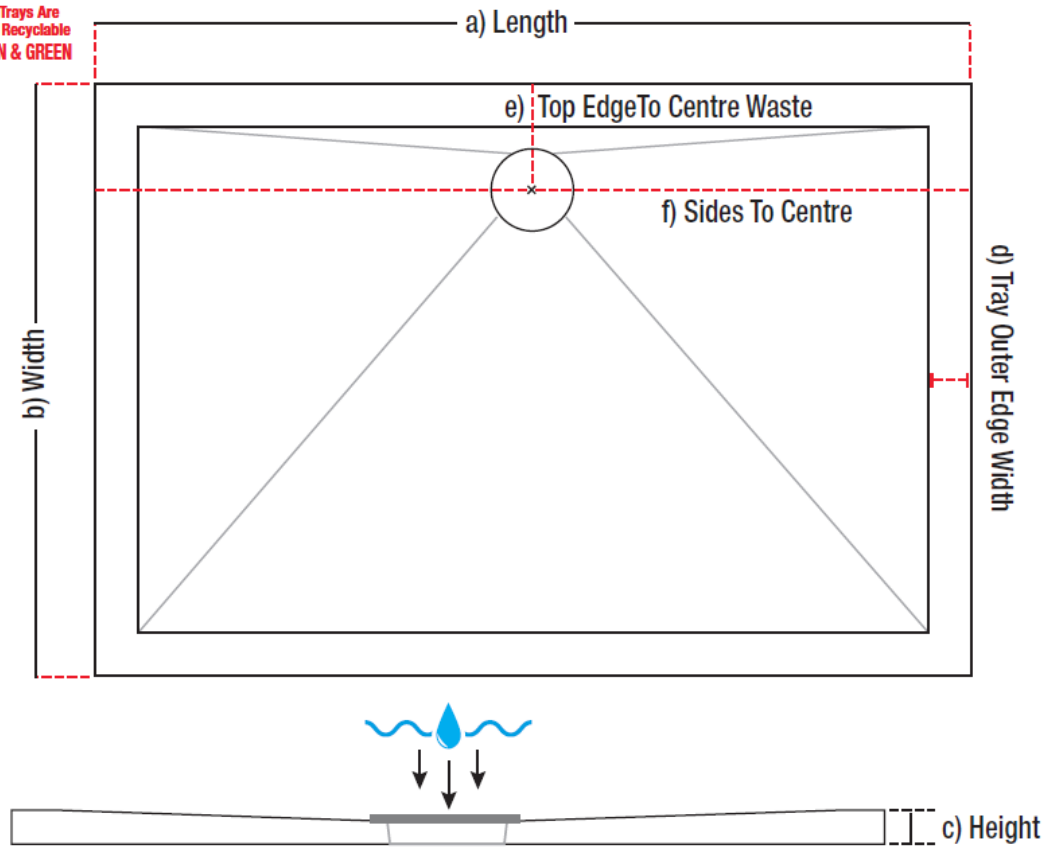

44400006780 – Tread anti-slip 1200 X 800 shower tray

a - Length (actual size mm)	b - Width (actual size mm)	c - Height Tray heights vary (mm)	d - Outer Edge (mm)	e - Top Waste Centre (mm)	f - Side Waste Centre (mm)	Weight (kg)
1200 (1198)	800 (798)	24 - 27	60	165	600	33