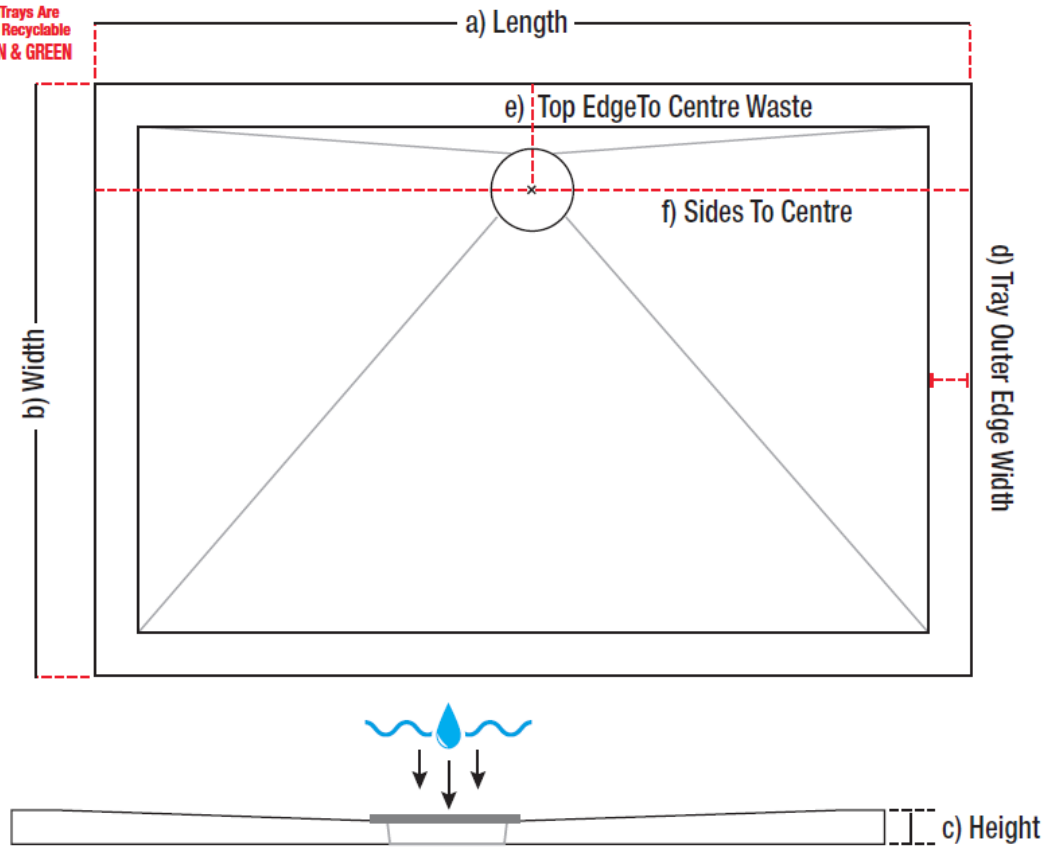

44400006820 – Tread anti-slip 1700 X 800 shower tray

a - Length (actual size mm)	b - Width (actual size mm)	c - Height Tray heights vary (mm)	d - Outer Edge (mm)	e - Top Waste Centre (mm)	f - Side Waste Centre (mm)	Weight (kg)
1700 (1698)	800 (798)	24 - 27	60	165	850	49