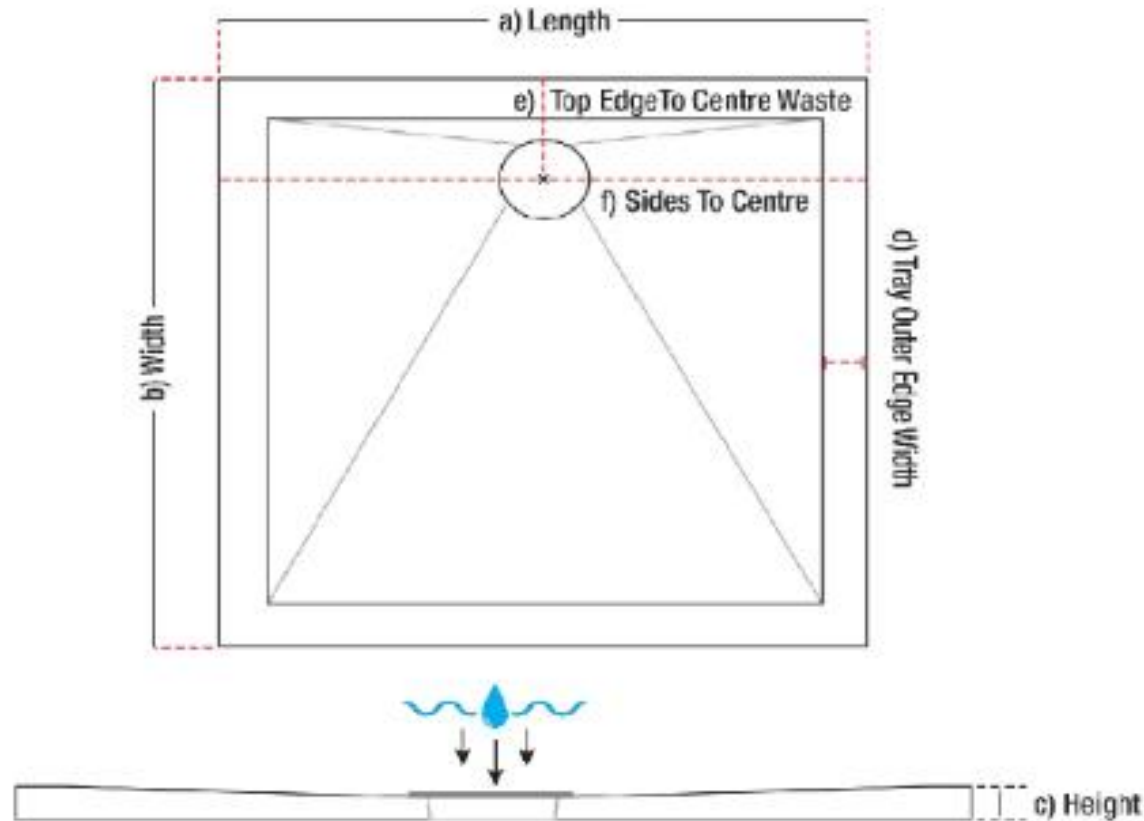

# 4440006840 - Tread anti-slip 760 X 760 shower tray

a - Length (actual size mm)	b - Width (actual size mm)	c - Height Tray heights vary (mm)	d - Outer Edge (mm)	e - Top Waste Centre (mm)	f - Side Waste Centre (mm)	Weight (kg)
760 (758)	760 (758)	24 - 27	60	165	380	28