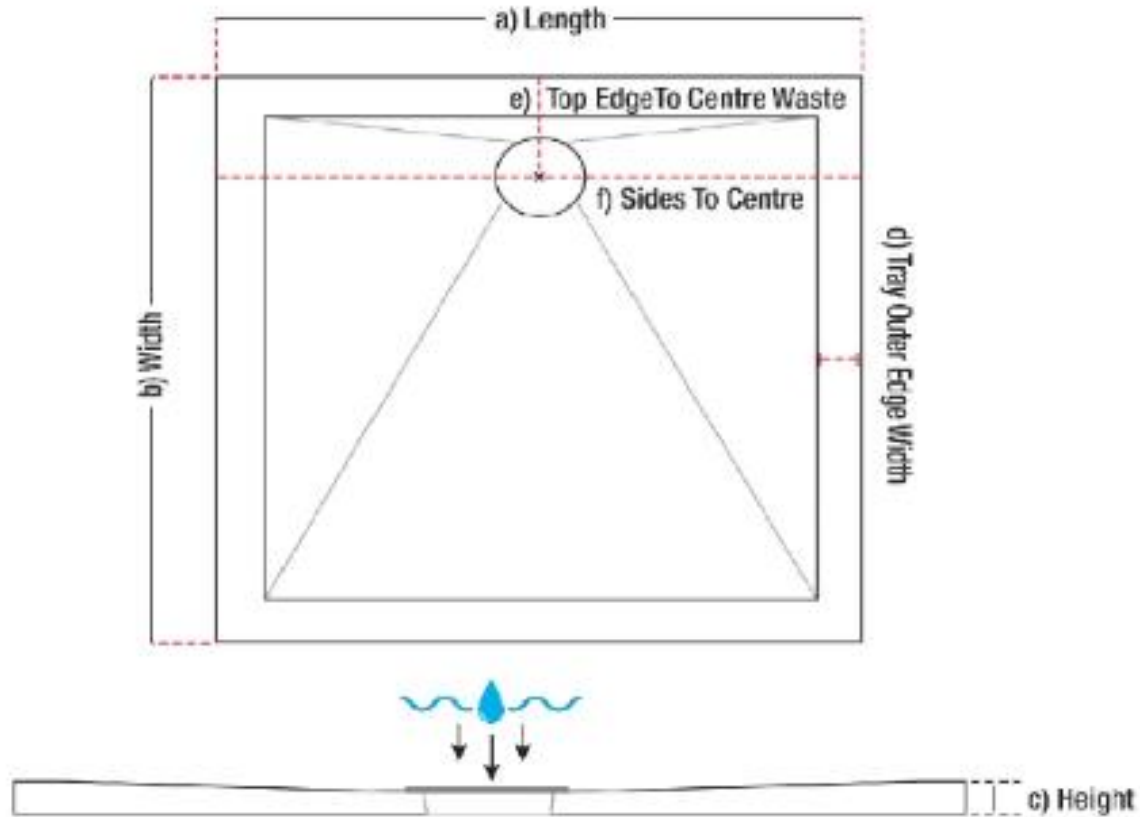

4440006870 - Tread anti-slip 1000X1000 shower tray

a - Length (actual size mm)	b - Width (actual size mm)	c - Height Tray heights vary (mm)	d - Outer Edge (mm)	e - Top Waste Centre (mm)	f - Side Waste Centre (mm)	Weight (kg)
1000 (998)	1000 (998)	24 - 27	60	165	500	36