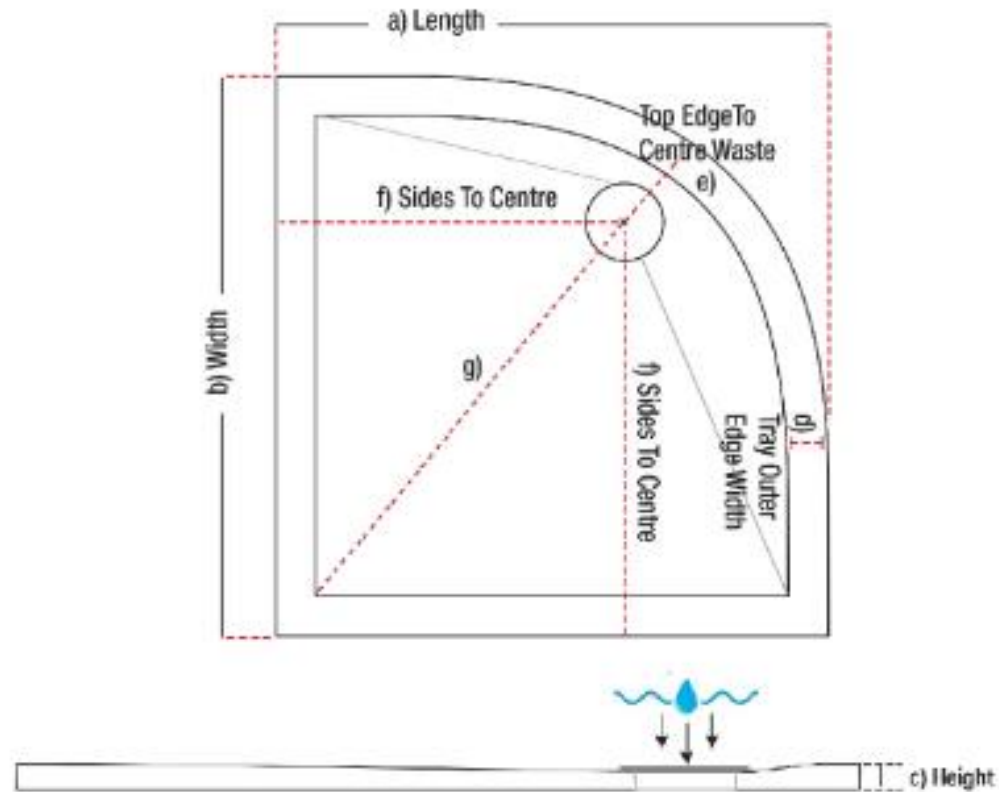

4440006900 - Tread anti-slip 1000X1000 quad shower tray

a - Length <small>(actual size mm)</small>	b - Width <small>(actual size mm)</small>	c - Height <small>Tray heights vary (mm)</small>	d - Outer Edge <small>(mm)</small>	e - Top Waste Centre <small>(mm)</small>	f - Side Waste Centre <small>(mm)</small>	g	Weight <small>(kg)</small>
1000 <small>(998)</small>	1000 <small>(998)</small>	24 - 27	60	165	500		37