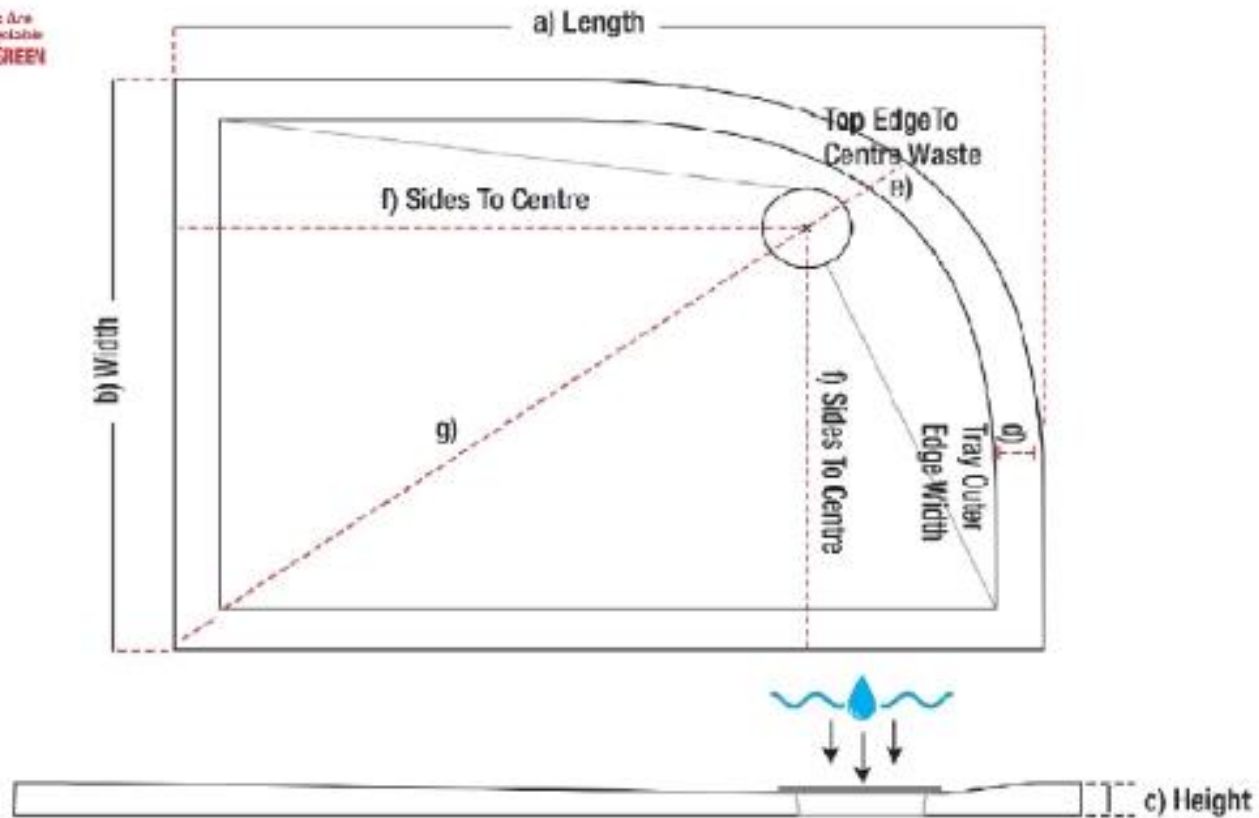

# 4440006930 - Tread anti-slip offset 1200 X 800 LH quad shower tray

a - Length (actual size mm)	b - Width (actual size mm)	c - Height Tray heights vary (mm)	d - Outer Edge (mm)	e - Top Waste Centre (mm)	f - Side Waste Centre (mm)	g	Weight (kg)
1200 (1198)	800 (798)	24 - 27	60	165	920 / 520	TBA	35