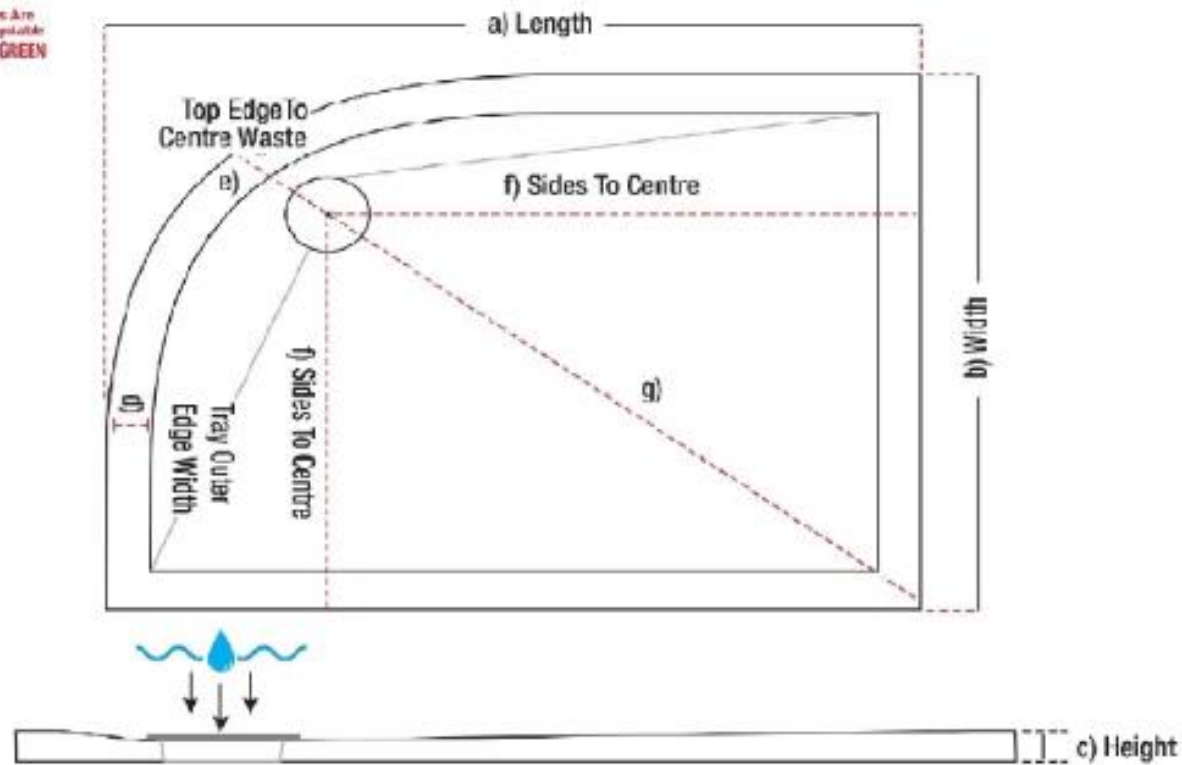

4440006960 - Tread anti-slip offset 1200 X 900RHquad shower tray

a - Length (actual size mm)	b - Width (actual size mm)	c - Height Tray heights vary (mm)	d - Outer Edge (mm)	e - Top Waste Centre (mm)	f - Side Waste Centre (mm)	f - Side Waste Centre (mm)	g	Weight kg
1200 (1198)	900 (898)	24 - 27	60	168	920	620	1130	35