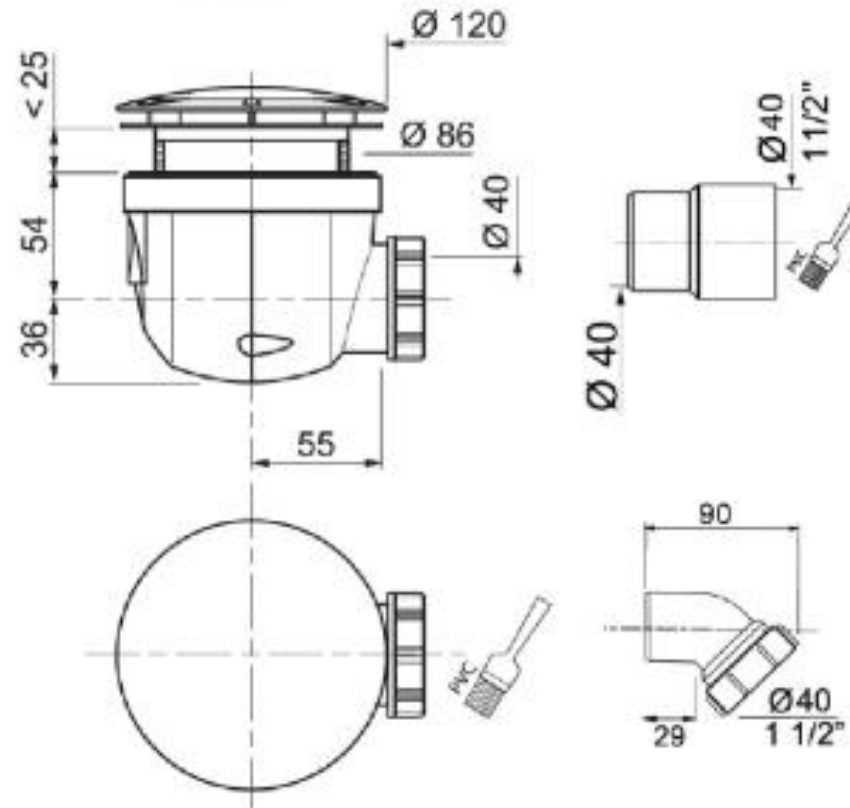

4440006970 - Tread anti-slip shower tray waste

All measurements are in mm