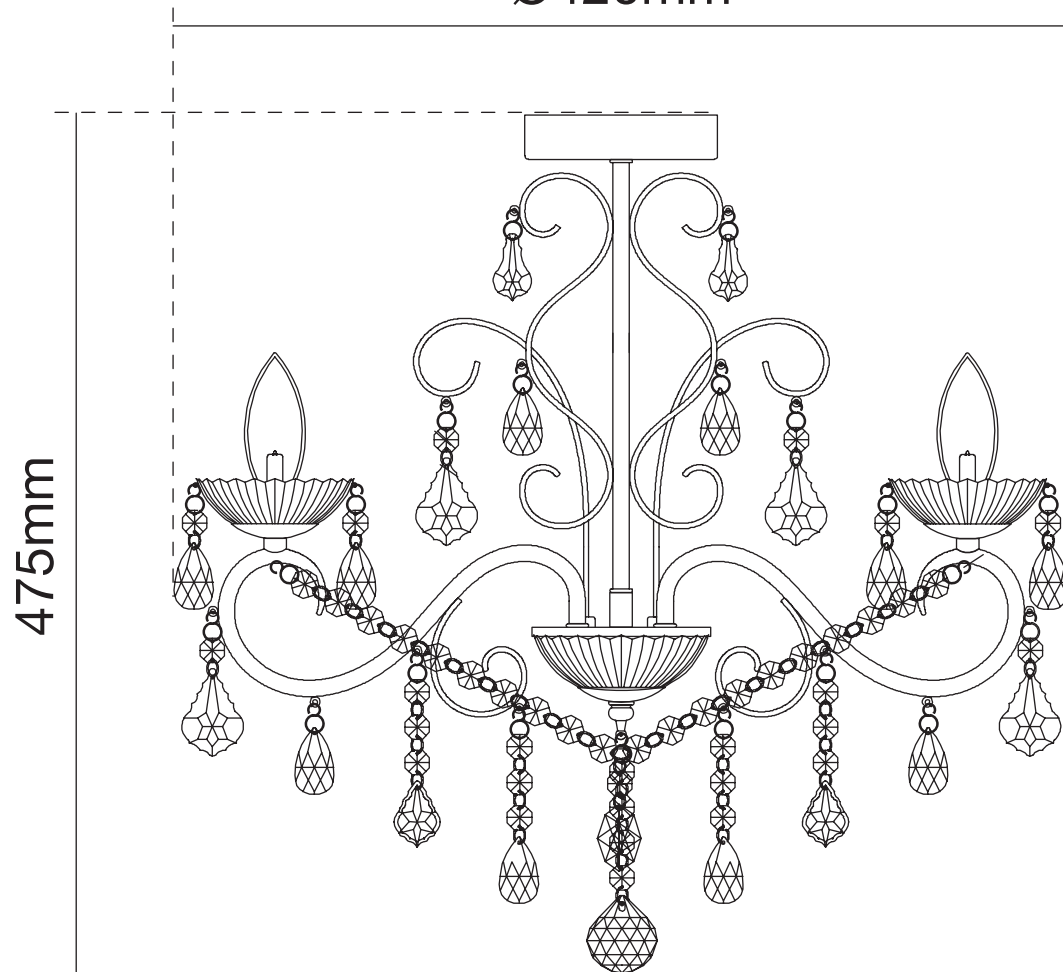

44400010980 – Savoy three light chandelier

Ø420mm

475mm