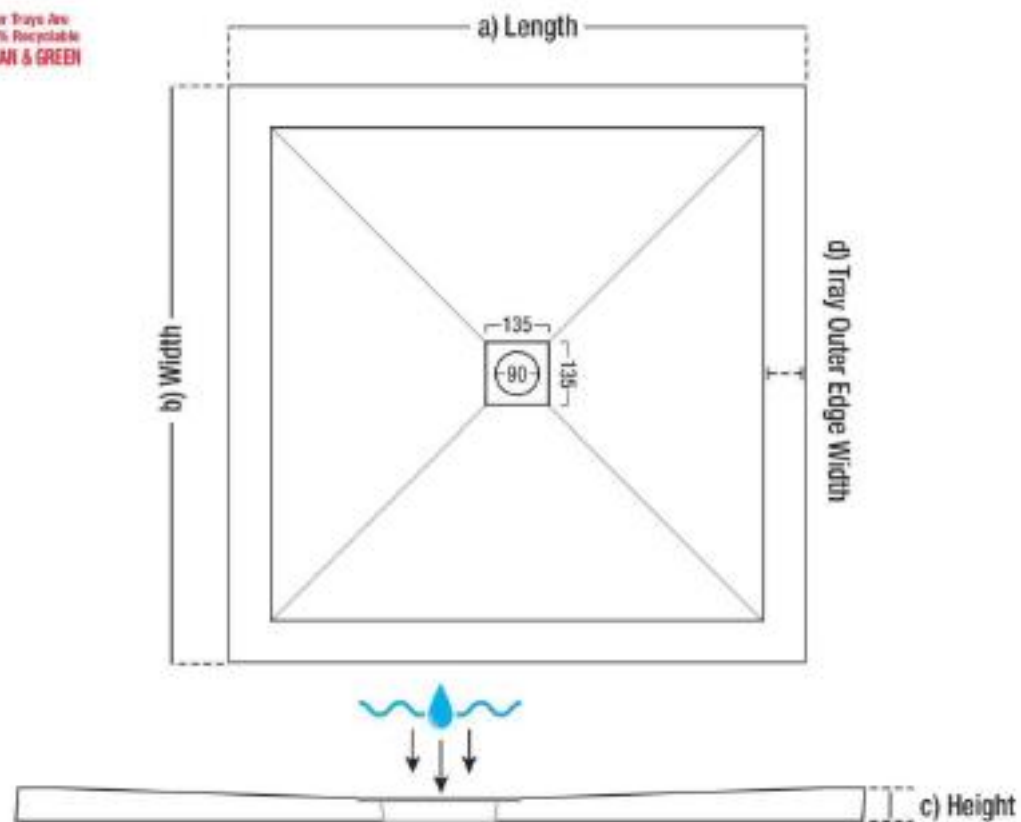

# 44400020640 - Everstone resin 760 X 760 square shower tray

ALL WASTE HOLE POSITIONS ARE CENTER POINT OF THE SHOWER TRAY

All measurements are in millimetres (mm)

a - Length <small>(actual size mm)</small>	b - Width <small>(actual size mm)</small>	c - Height <small>Tray height varies (mm)</small>	d - Outer Edge <small>(mm)</small>	Weight <small>(kg)</small>
760	760	24 - 27	60	28