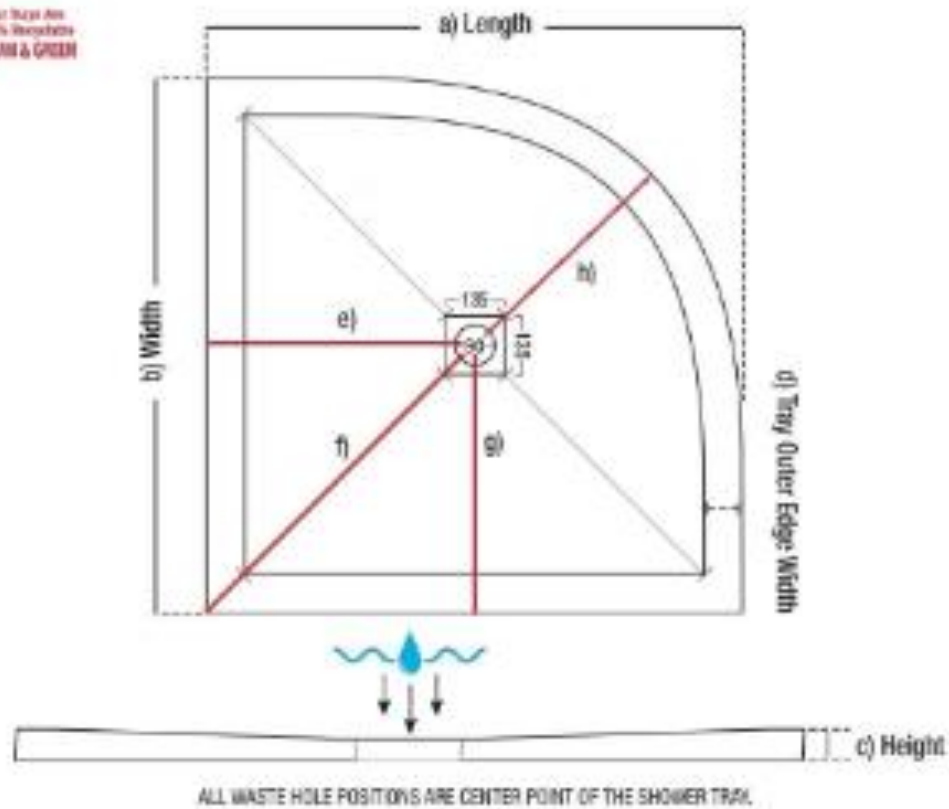

44400020670 - Everstone resin 1100 X 800 LH Quadrant shower tray

a - Length (incl. cut-off)	b - Width (incl. cut-off)	c - Height The length vary here	d - Outer Edge mm	e	f	g	h	Weight kg
1100	800	24 - 27	60	550	TBA	400	TBA	34